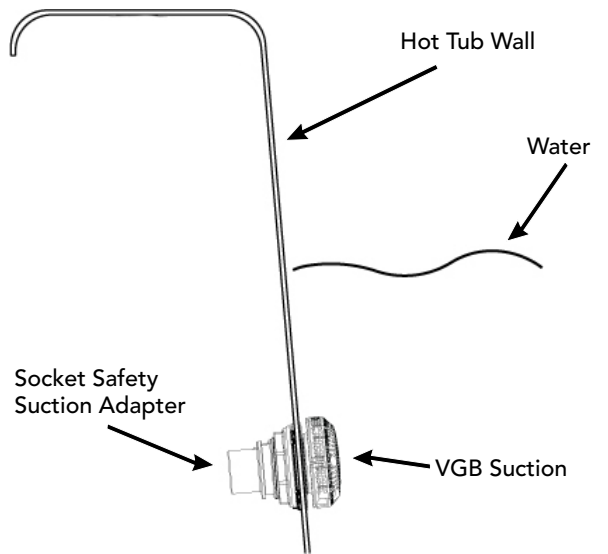

Material No.	Descriptions
30240U-XX	VGB 2008 256/179 GPM Suction Cover And Screw/UV
30341-XX	VGB 2008 256GPM Buttress Suction Wall Fitting x Custom Slip. Note: XX=BK, WH, CG.
30234-V	Suction L Gasket Uses 3.75" (9.52cm) Hole Size
30236-V	Suction Flat Gasket Uses 3.63" (9.22cm) Hole Size
30238-V	Compensating Ring
30239-LP	Suction Nut
30167-V	2" (5.08cm) SPG x Custom SPG x 3/4" (1.90cm) Smooth Barb Vacuum Table Adapter
30169-V	2.5" (6.35cm) SPG x Custom SPG x 3/4" (1.90cm) Smooth Barb Vacuum Tube Adapter
63414	3/4" (1.90cm) ID x 1" (2.54cm) OD Tubing 8ft Long

Note: VGB suction 256 GPM are patented under US Patent No. 8,191,183.

179 GPM Suction Flow

Material No.	Descriptions
30240U-XX	VGB 2008 256/179 GPM Suction Cover And Screw/UV
30241-XX	VGB 2008 179 GPM Wall Fitting x 2" S (5.08cm). Note: XX=BK, WH, CG.
30248	VGB 2008 179 GPM Wall Fitting x 2.5" S (6.35cm)
30234-V	Suction L Gasket Uses 3.75" (9.52cm) Hole Size
30236-V	Suction Flat Gasket Uses 3.63" (9.22cm) Hole Size
30238-V	Compensating Ring
30239-LP	Suction Nut

124 GPM Suction Flow

Material No.	Descriptions
30173U-XX	VGB 2008 124 GPM Suction Cover And Screw/UV
30147-V	VGB 2008 Wall Fitting
30115-V	Suction Flat Gasket
30160-V	2" (5.08cm) SPG x 1/2" (1.27cm) Socket Safety Suction Adapter

Spa VGB Suction Placement With 256 GPM Vacuum Break

Spa VGB Suction Placement With 179 GPM

Product Assembly Guide

Note: This is a general assembly guide chart. Additional products may be needed with different VGB suction.