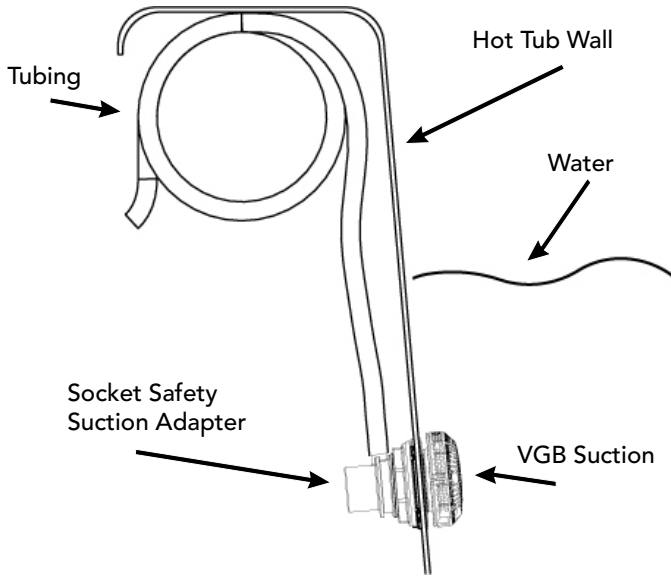

Spa VGB Suction Placement With 256 GPM Vacuum Break