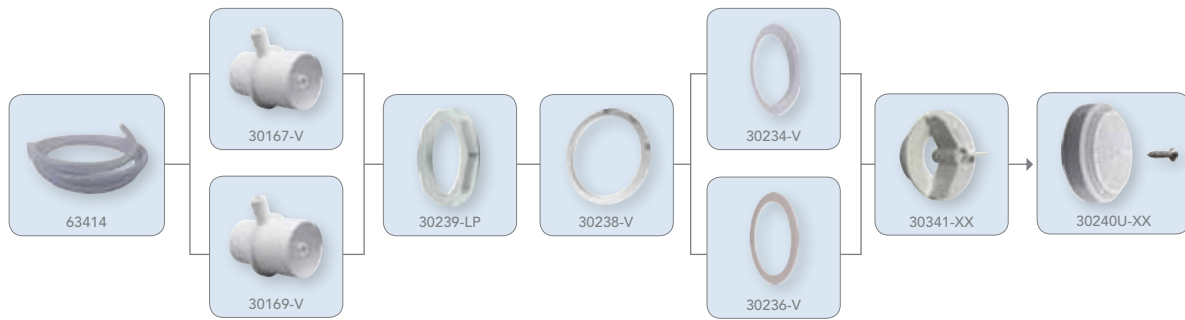

NEW!
256 GPM

BALBOA
water group

Different Suction Colors

256/179 Covers

Grey

Metallic Grey

White

Black

124 Covers

Grey

Metallic Grey

White

Black

Note: More colors finishes are available. Please visit www.balboawater.com/colors or contact customer service for additional details. 714.384.0382.

NEW! 256 GPM Suction Flow

Material No.	Descriptions
30240U-XX	VGB 2008 256/179 GPM Suction Cover And Screw/UV
30341-XX	VGB 2008 256GPM Buttress Suction Wall Fitting x Custom Slip. Note: XX=BK, WH, CG.
30234-V	Suction L Gasket Uses 3.75" (9.52cm) Hole Size
30236-V	Suction Flat Gasket Uses 3.63" (9.22cm) Hole Size
30238-V	Compensating Ring
30239-LP	Suction Nut
30167-V	2" (5.08cm) SPG x Custom SPG x 3/4" (1.90cm) Smooth Barb Vacuum Table Adapter
30169-V	2.5" (6.35cm) SPG x Custom SPG x 3/4" (1.90cm) Smooth Barb Vacuum Tube Adapter
63414	3/4" (1.90cm) ID x 1" (2.54cm) OD Tubing 8ft Long

Note: VGB suction 256 GPM are patented under US Patent No. 8,191,183.

179 GPM Suction Flow

Material No.	Descriptions
30240U-XX	VGB 2008 256/179 GPM Suction Cover And Screw/UV
30241-XX	VGB 2008 179 GPM Wall Fitting x 2" S (5.08cm). Note: XX=BK, WH, CG.
30248	VGB 2008 179 GPM Wall Fitting x 2.5" S (6.35cm)
30234-V	Suction L Gasket Uses 3.75" (9.52cm) Hole Size
30236-V	Suction Flat Gasket Uses 3.63" (9.22cm) Hole Size
30238-V	Compensating Ring
30239-LP	Suction Nut