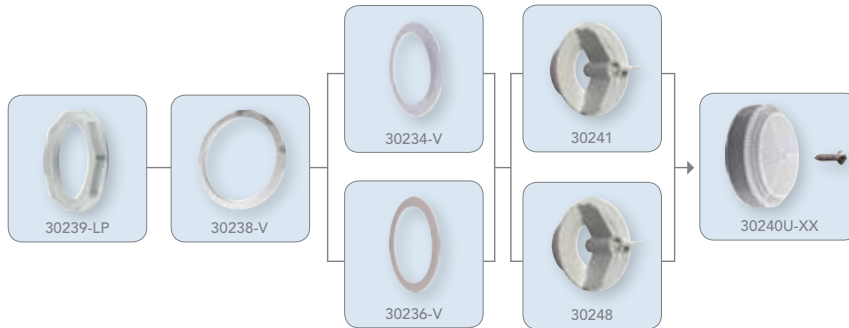

NEW!
256 GPM

BALBOA
water group

Different Suction Colors

256/179 Covers

Grey

Metallic Grey

White

Black

124 Covers

Grey

Metallic Grey

White

Black

Note: More colors finishes are available. Please visit www.balboawater.com/colors or contact customer service for additional details. 714.384.0382.

NEW! 256 GPM Suction Flow

Material No.	Descriptions
30240U-XX	VGB 2008 256/179 GPM Suction Cover And Screw/UV
30341-XX	VGB 2008 256GPM Buttress Suction Wall Fitting x Custom Slip. Note: XX=BK, WH, CG.
30234-V	Suction L Gasket Uses 3.75" (9.52cm) Hole Size
30236-V	Suction Flat Gasket Uses 3.63" (9.22cm) Hole Size
30238-V	Compensating Ring
30239-LP	Suction Nut
30167-V	2" (5.08cm) SPG x Custom SPG x 3/4" (1.90cm) Smooth Barb Vacuum Table Adapter
30169-V	2.5" (6.35cm) SPG x Custom SPG x 3/4" (1.90cm) Smooth Barb Vacuum Tube Adapter
63414	3/4" (1.90cm) ID x 1" (2.54cm) OD Tubing 8ft Long

Note: VGB suction 256 GPM are patented under US Patent No. 8,191,183.

179 GPM Suction Flow

Material No.	Descriptions
30240U-XX	VGB 2008 256/179 GPM Suction Cover And Screw/UV
30241-XX	VGB 2008 179 GPM Wall Fitting x 2" S (5.08cm). Note: XX=BK, WH, CG.
30248	VGB 2008 179 GPM Wall Fitting x 2.5" S (6.35cm)
30234-V	Suction L Gasket Uses 3.75" (9.52cm) Hole Size
30236-V	Suction Flat Gasket Uses 3.63" (9.22cm) Hole Size
30238-V	Compensating Ring
30239-LP	Suction Nut