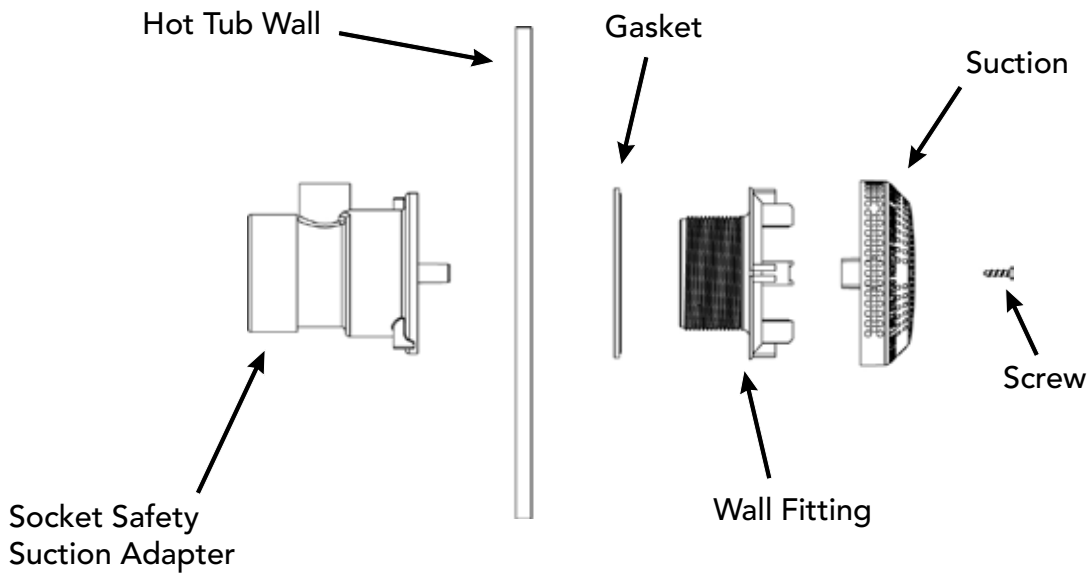

Product Assembly Guide

Note: This is a general assembly guide chart. Additional products may be needed with different VGB suction.