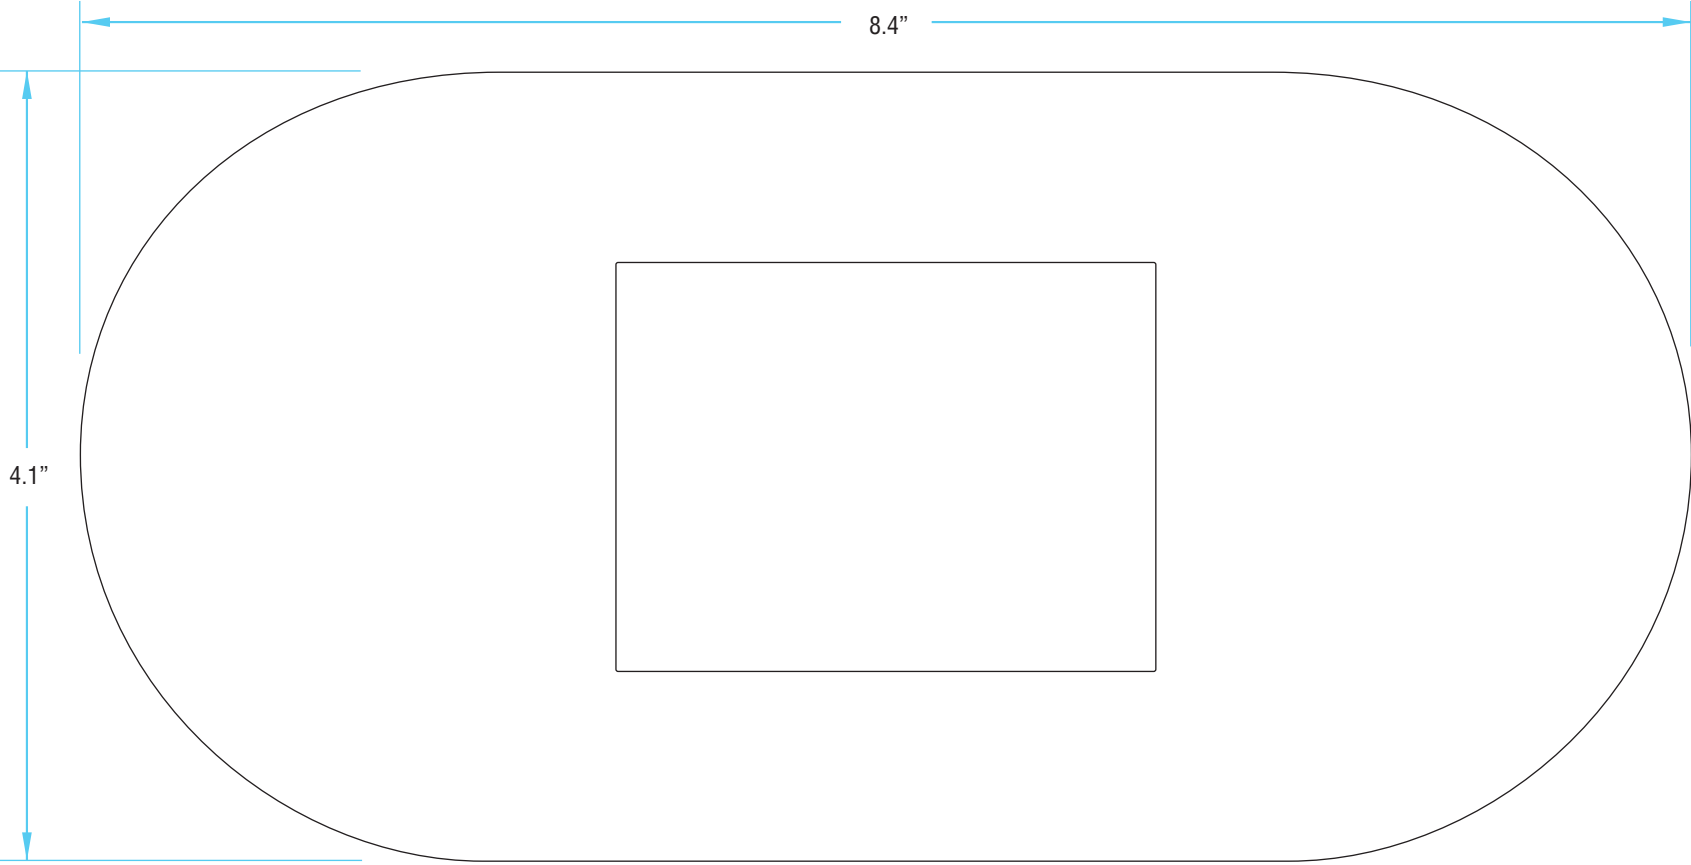

Overlay Graphics Template (SpaTouch, oval)

Use this to create overlay graphics only. Do not use this template to create a die cutting tool.

PROPRIETARY AND CONFIDENTIAL

THIS DRAWING CONTAINS INFORMATION WHICH IS THE PROPRIETARY PROPERTY OF BALBOA WATER GROUP. REPRODUCTION IN WHOLE OR IN PART WITHOUT EXPRESS WRITTEN PERMISSION IS PROHIBITED.