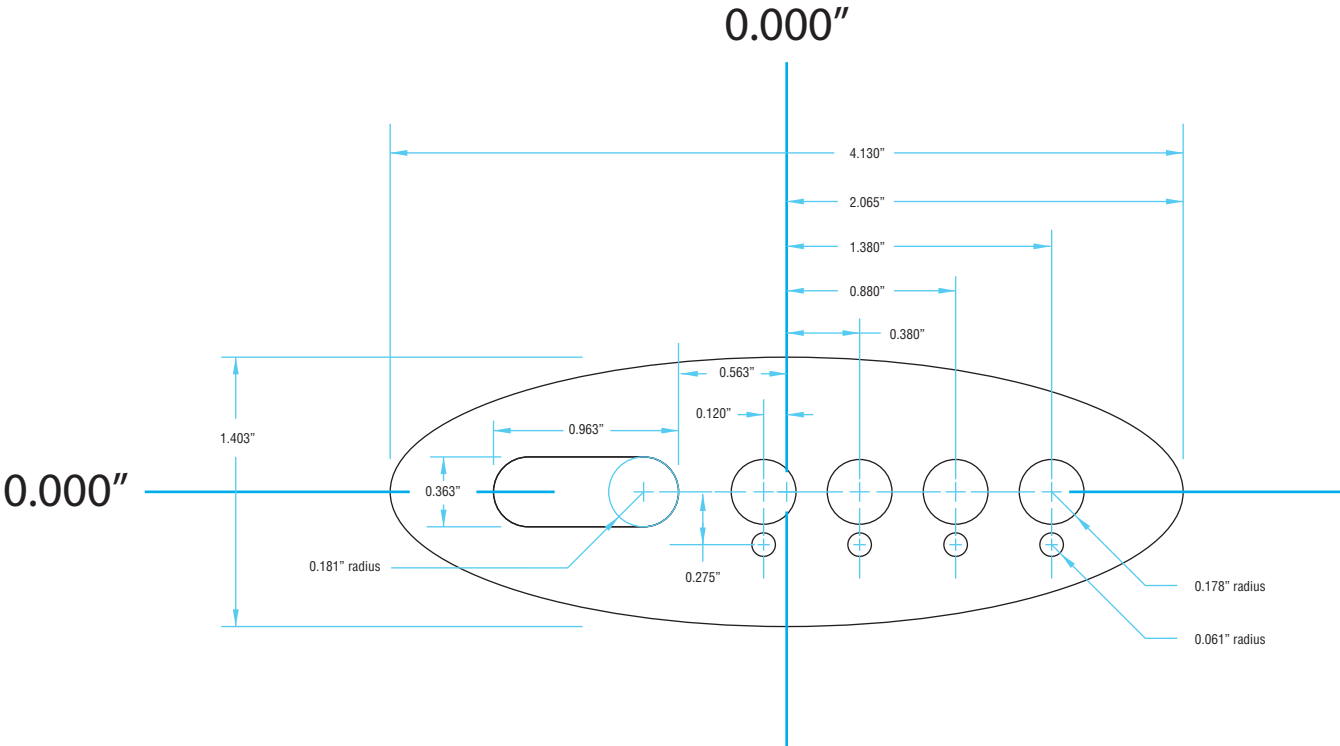

# Overlay Graphics Template (VL200, ML200, Sequencer)

Use this to create overlay graphics only. Do not use this template to create a die cutting tool.

**PROPRIETARY AND CONFIDENTIAL**

THIS DRAWING CONTAINS INFORMATION WHICH IS THE PROPRIETARY PROPERTY OF BALBOA WATER GROUP. REPRODUCTION IN WHOLE OR IN PART WITHOUT EXPRESS WRITTEN PERMISSION IS PROHIBITED.