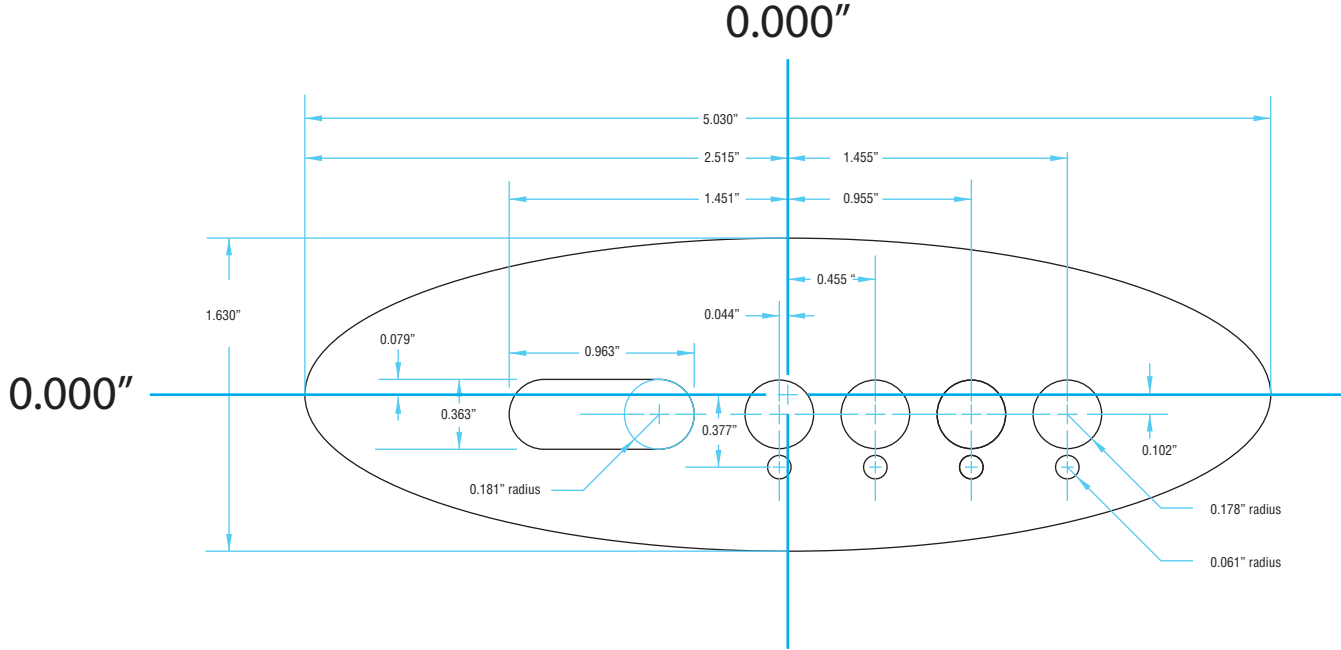

# Overlay Graphics Template (VL240, ML240)

Use this to create overlay graphics only. Do not use this template to create a die cutting tool.

**PROPRIETARY AND CONFIDENTIAL**

THIS DRAWING CONTAINS INFORMATION WHICH IS THE PROPRIETARY PROPERTY OF BALBOA WATER GROUP. REPRODUCTION IN WHOLE OR IN PART WITHOUT EXPRESS WRITTEN PERMISSION IS PROHIBITED.