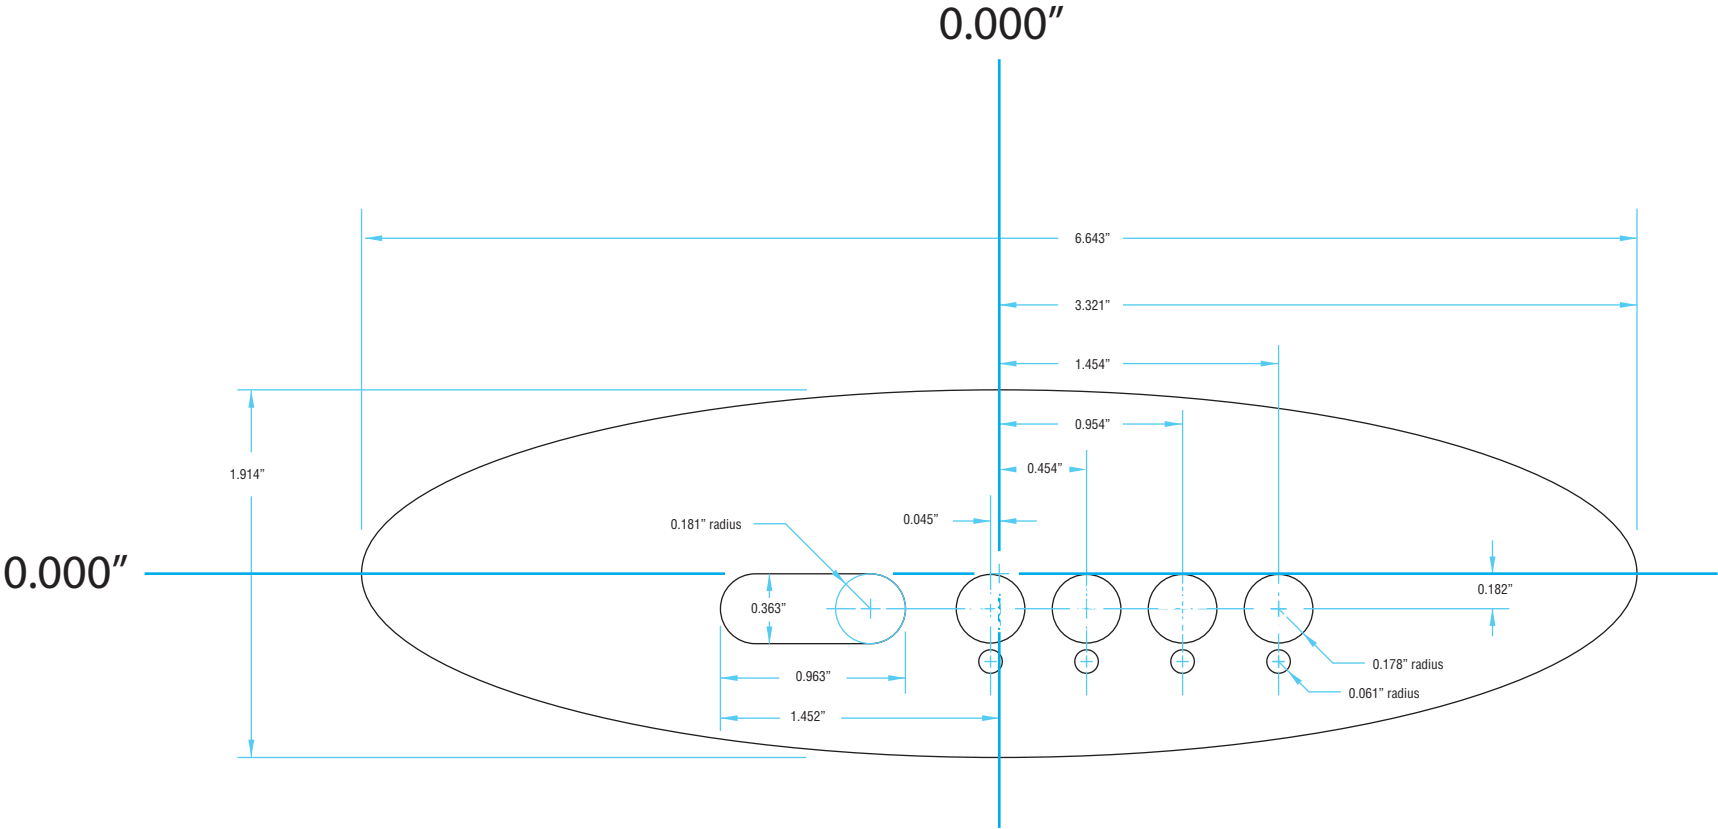

# Overlay Graphics Template (VL260, ML260)

Use this to create overlay graphics only. Do not use this template to create a die cutting tool.

**PROPRIETARY AND CONFIDENTIAL**

THIS DRAWING CONTAINS INFORMATION WHICH IS THE PROPRIETARY PROPERTY OF BALBOA WATER GROUP. REPRODUCTION IN WHOLE OR IN PART WITHOUT EXPRESS WRITTEN PERMISSION IS PROHIBITED.