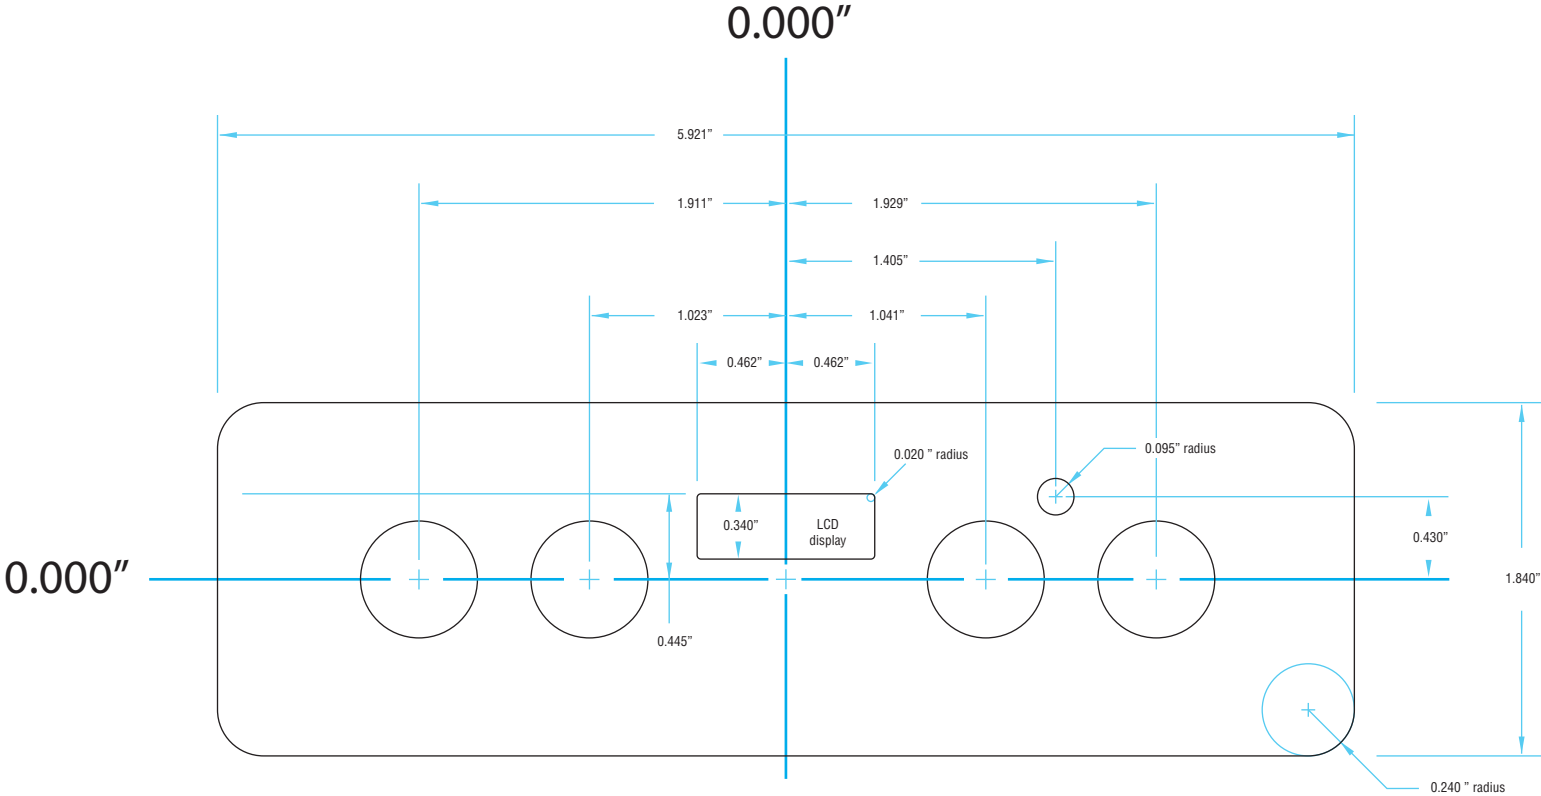

# Overlay Graphics Template (xx401)

Use this to create overlay graphics only. Do not use this template to create a die cutting tool.

**PROPRIETARY AND CONFIDENTIAL**

THIS DRAWING CONTAINS INFORMATION WHICH IS THE PROPRIETARY PROPERTY OF BALBOA WATER GROUP. REPRODUCTION IN WHOLE OR IN PART WITHOUT EXPRESS WRITTEN PERMISSION IS PROHIBITED.