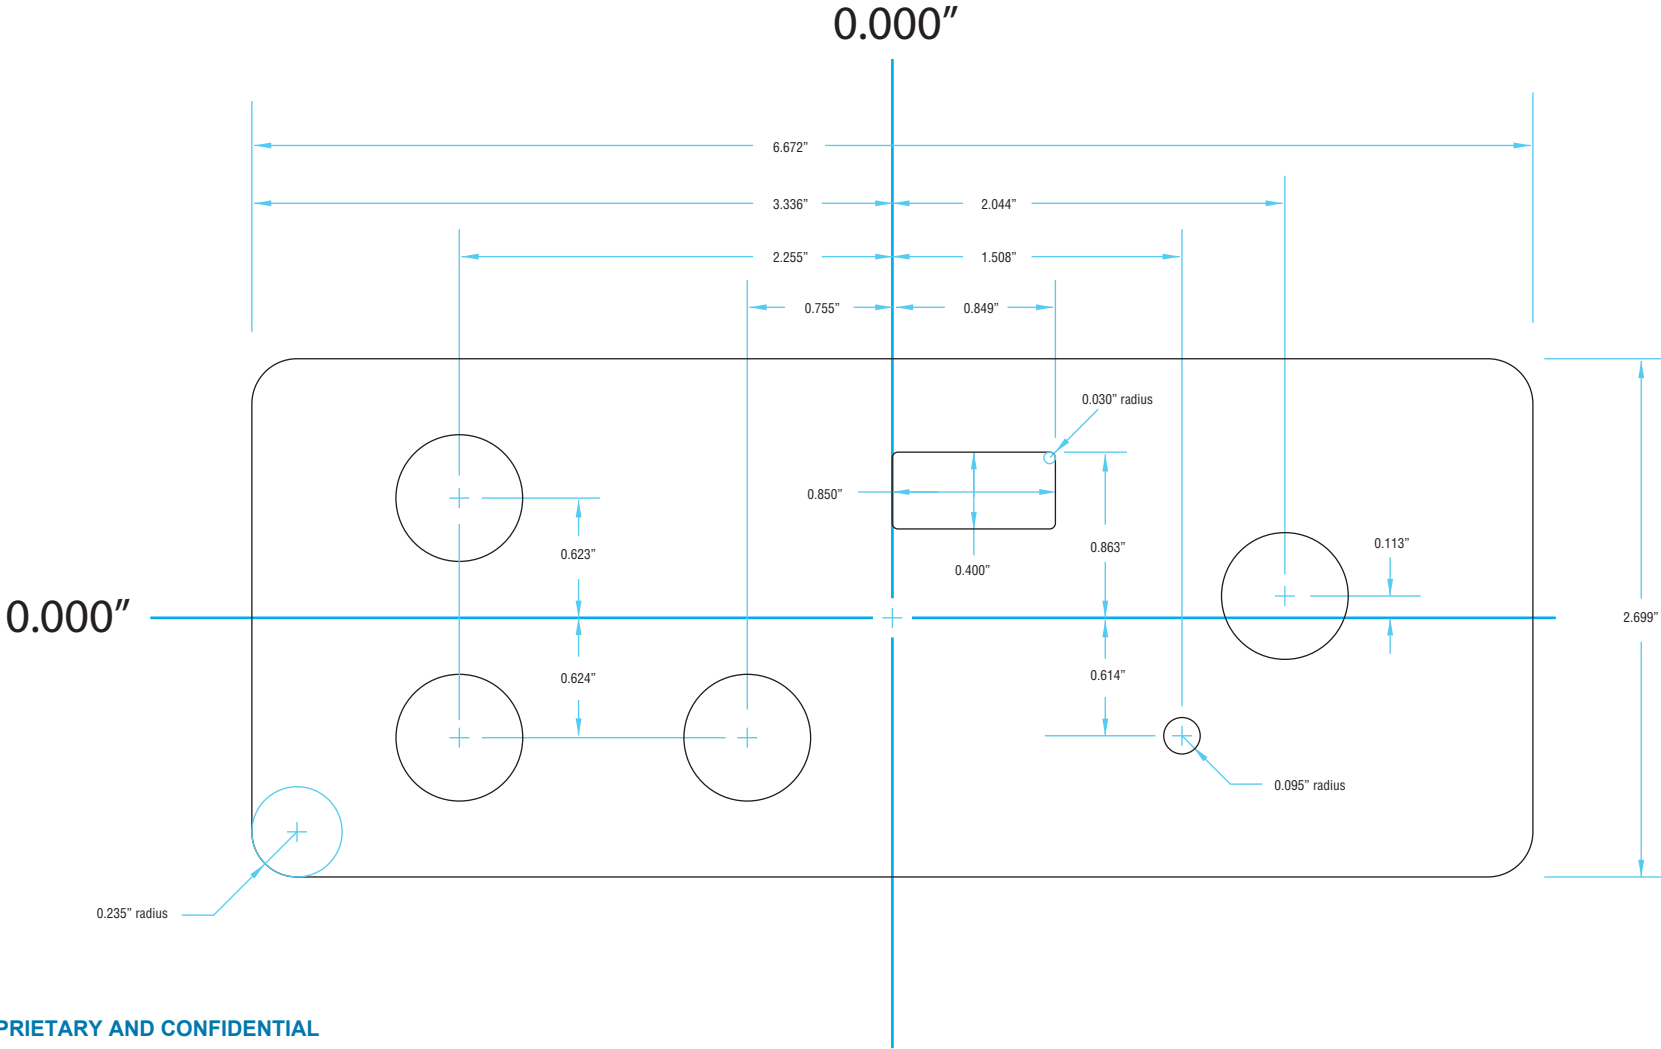

Overlay Graphics Template (VL402)

Use this to create overlay graphics only. Do not use this template to create a die cutting tool.

PROPRIETARY AND CONFIDENTIAL

THIS DRAWING CONTAINS INFORMATION WHICH IS THE PROPRIETARY PROPERTY OF BALBOA WATER GROUP. REPRODUCTION IN WHOLE OR IN PART WITHOUT EXPRESS WRITTEN PERMISSION IS PROHIBITED.