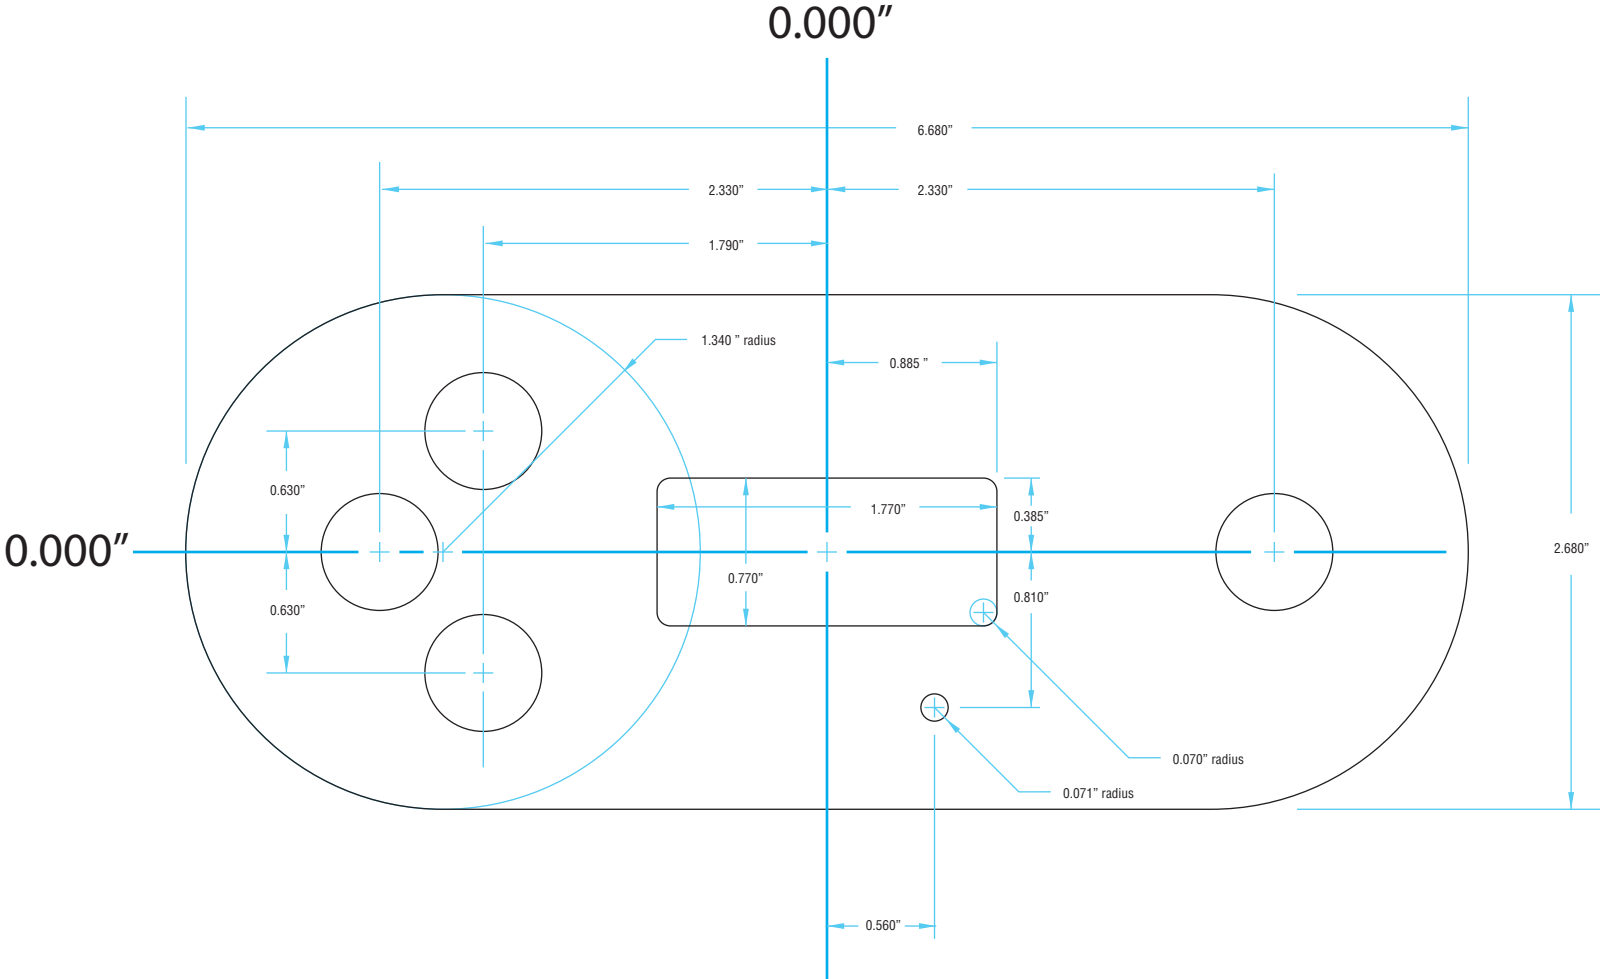

# Overlay Graphics Template (VL406T)

Use this to create overlay graphics only. Do not use this template to create a die cutting tool.

**PROPRIETARY AND CONFIDENTIAL**

THIS DRAWING CONTAINS INFORMATION WHICH IS THE PROPRIETARY PROPERTY OF BALBOA WATER GROUP. REPRODUCTION IN WHOLE OR IN PART WITHOUT EXPRESS WRITTEN PERMISSION IS PROHIBITED.