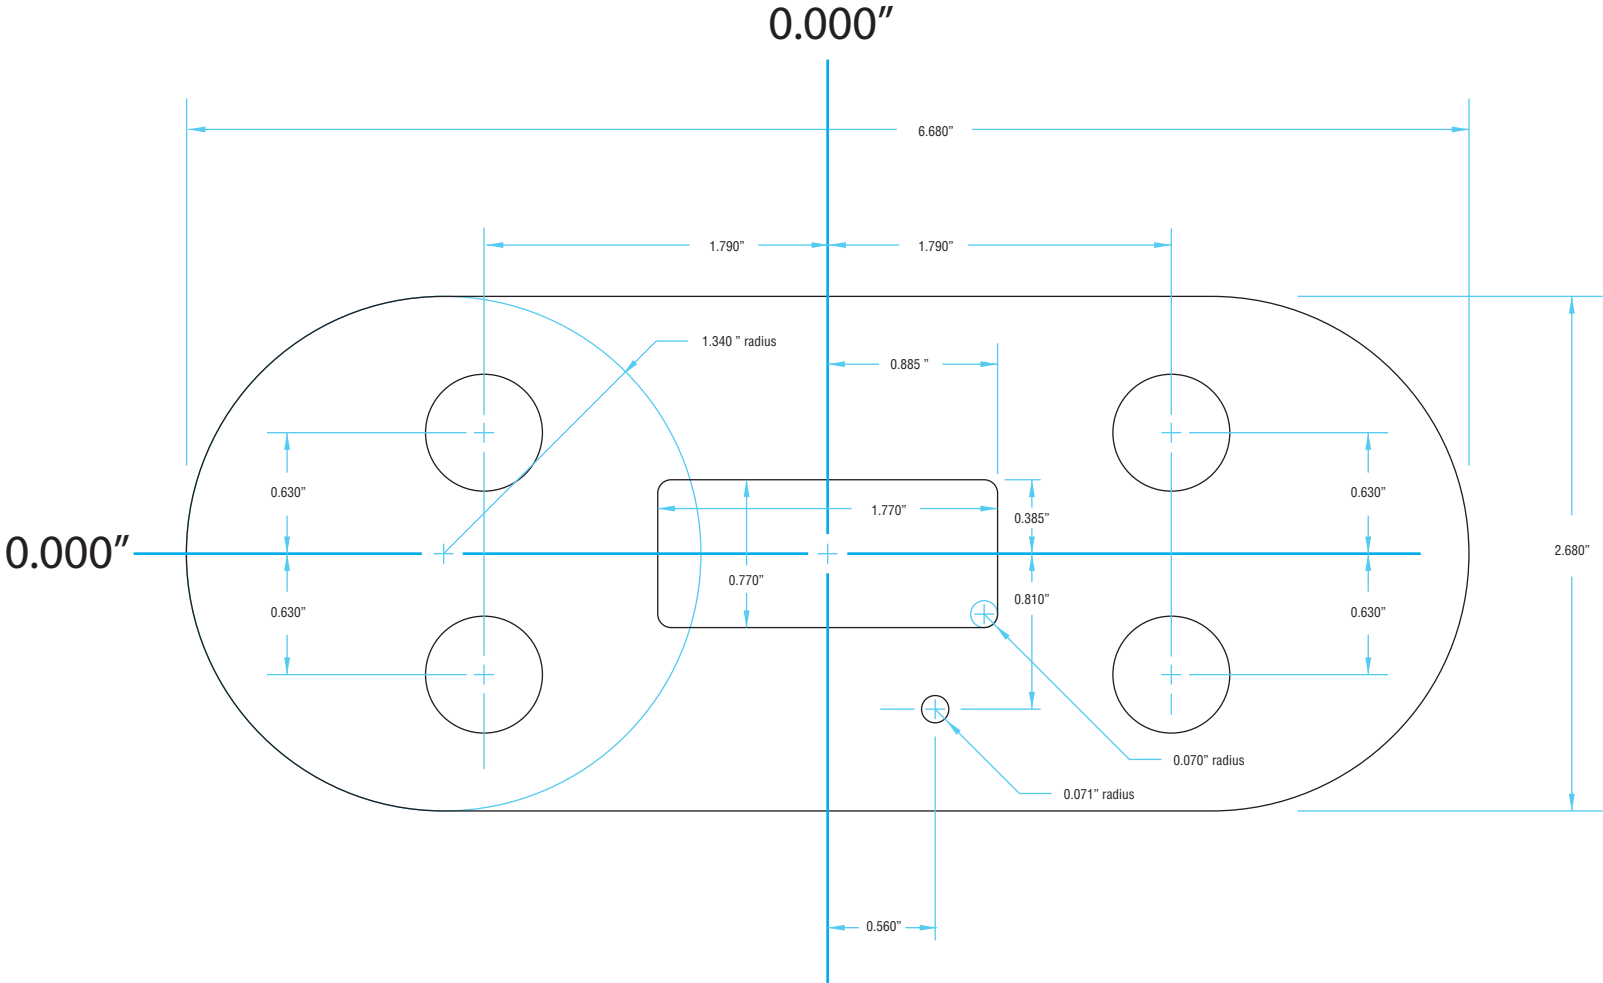

# Overlay Graphics Template (VL406U)

Use this to create overlay graphics only. Do not use this template to create a die cutting tool.

**PROPRIETARY AND CONFIDENTIAL**

THIS DRAWING CONTAINS INFORMATION WHICH IS THE PROPRIETARY PROPERTY OF BALBOA WATER GROUP. REPRODUCTION IN WHOLE OR IN PART WITHOUT EXPRESS WRITTEN PERMISSION IS PROHIBITED.