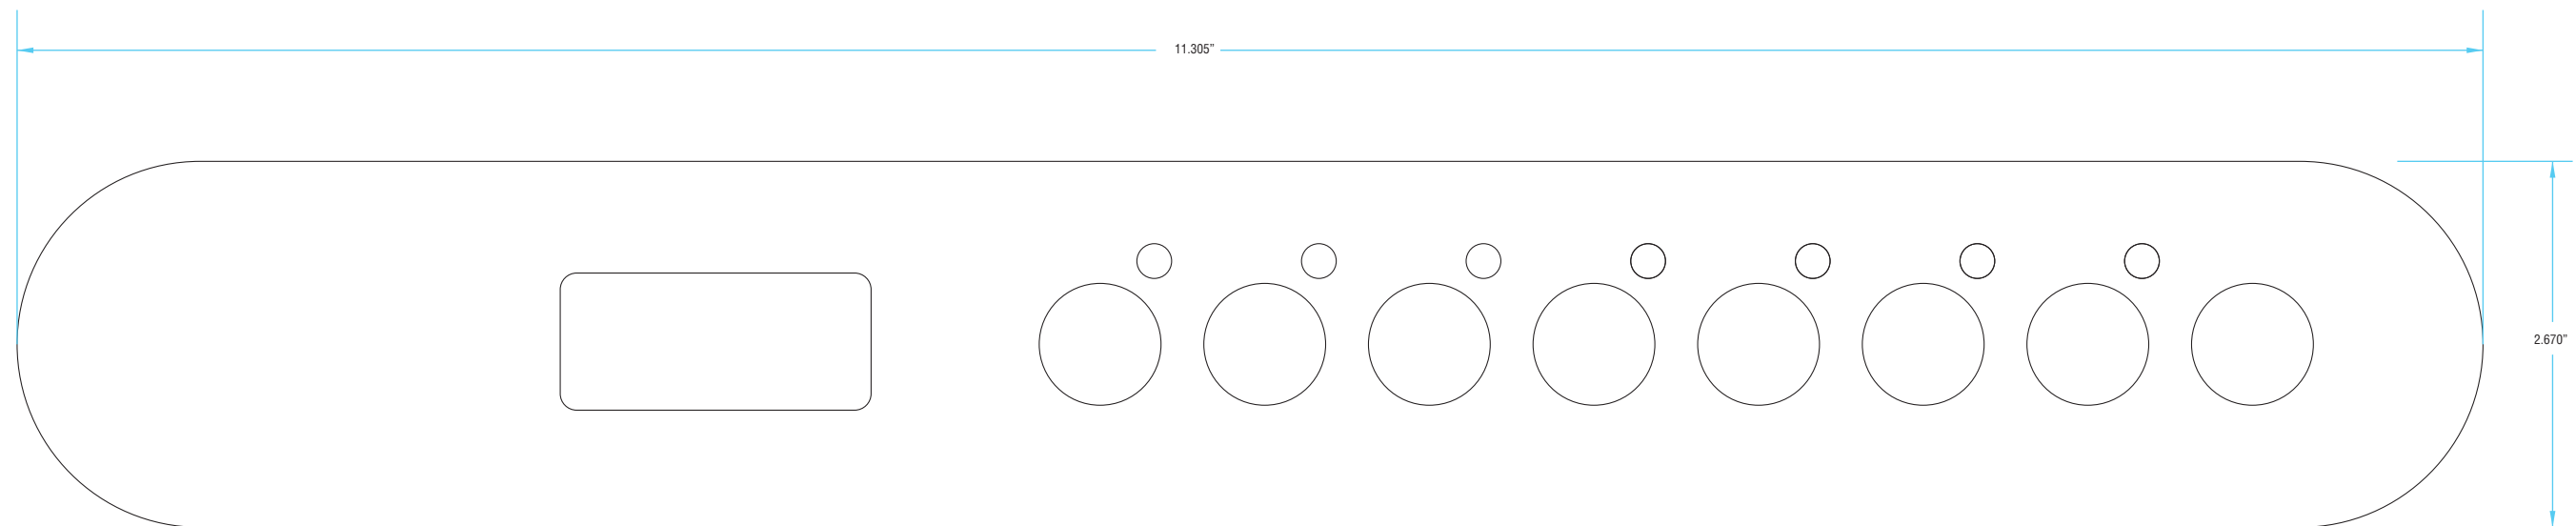

Overlay Graphics Template (ML550)

Use this to create overlay graphics only. Do not use this template to create a die cutting tool.

PROPRIETARY AND CONFIDENTIAL

THIS DRAWING CONTAINS INFORMATION WHICH IS THE PROPRIETARY PROPERTY OF BALBOA WATER GROUP. REPRODUCTION IN WHOLE OR IN PART WITHOUT EXPRESS WRITTEN PERMISSION IS PROHIBITED.