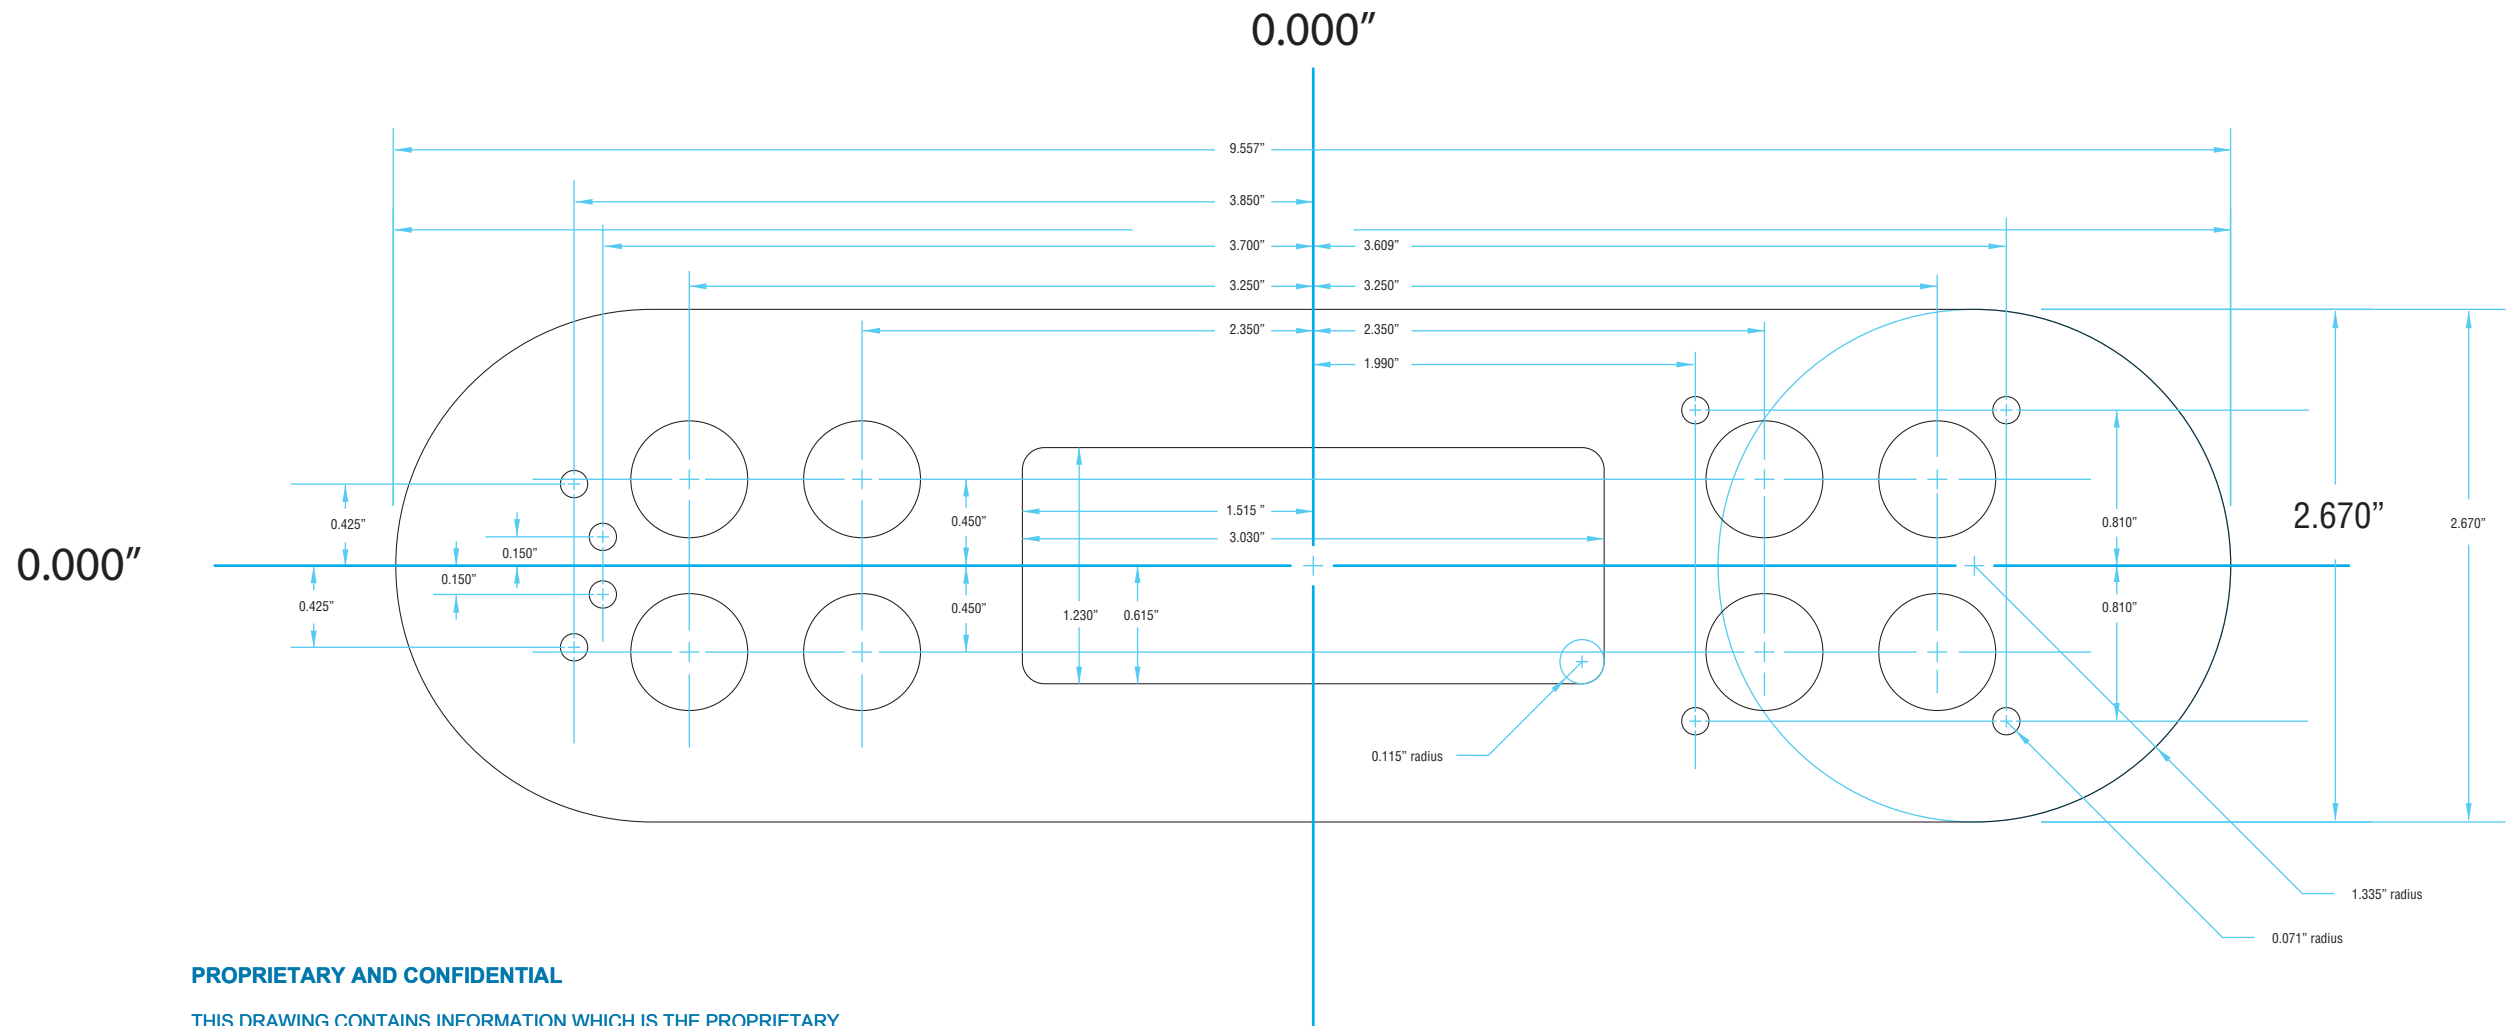

Overlay Graphics Template (ML700)

Use this to create overlay graphics only. Do not use this template to create a die cutting tool.

PROPRIETARY AND CONFIDENTIAL

THIS DRAWING CONTAINS INFORMATION WHICH IS THE PROPRIETARY PROPERTY OF BALBOA WATER GROUP. REPRODUCTION IN WHOLE OR IN PART WITHOUT EXPRESS WRITTEN PERMISSION IS PROHIBITED.