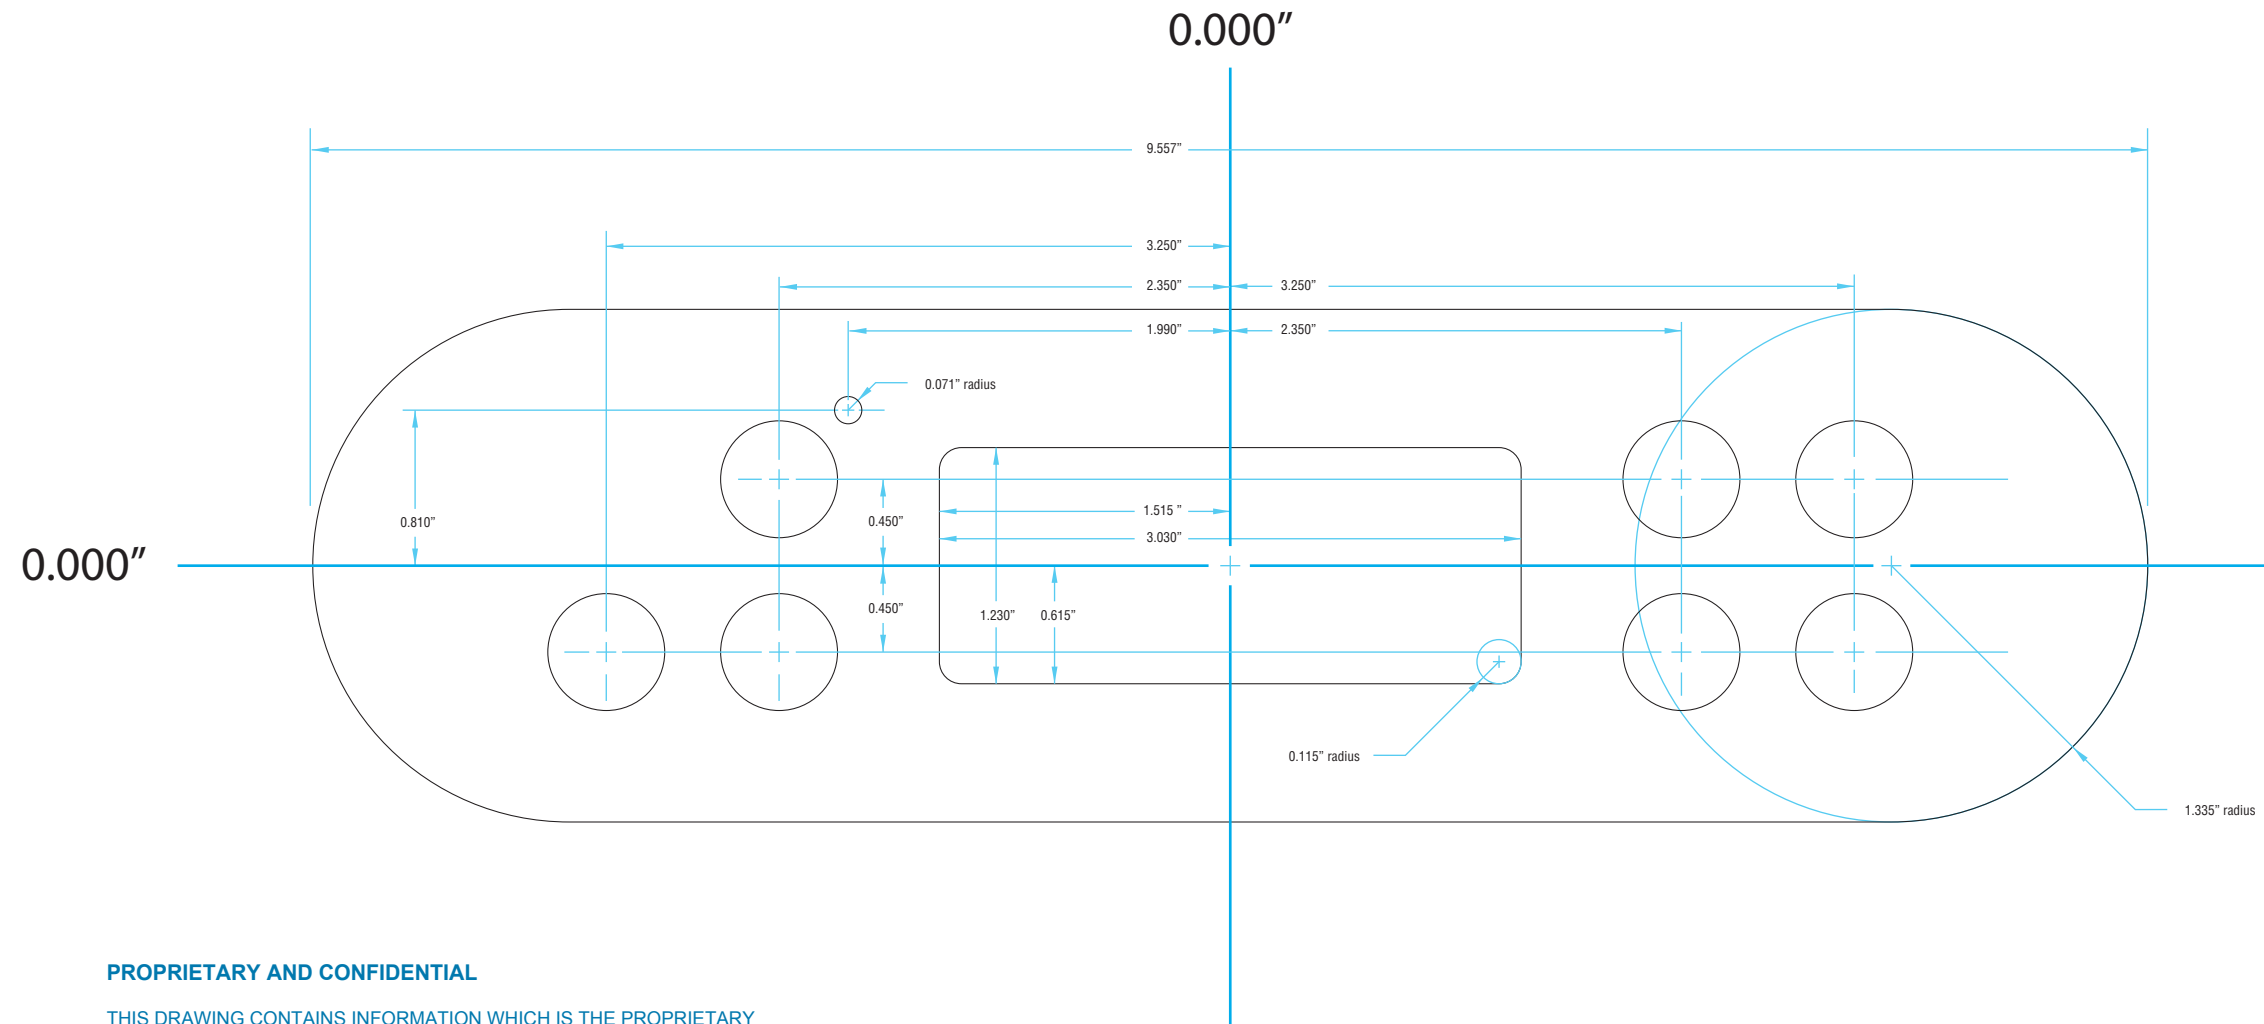

Overlay Graphics Template (VL700S)

Use this to create overlay graphics only. Do not use this template to create a die cutting tool.

PROPRIETARY AND CONFIDENTIAL

THIS DRAWING CONTAINS INFORMATION WHICH IS THE PROPRIETARY PROPERTY OF BALBOA WATER GROUP. REPRODUCTION IN WHOLE OR IN PART WITHOUT EXPRESS WRITTEN PERMISSION IS PROHIBITED.