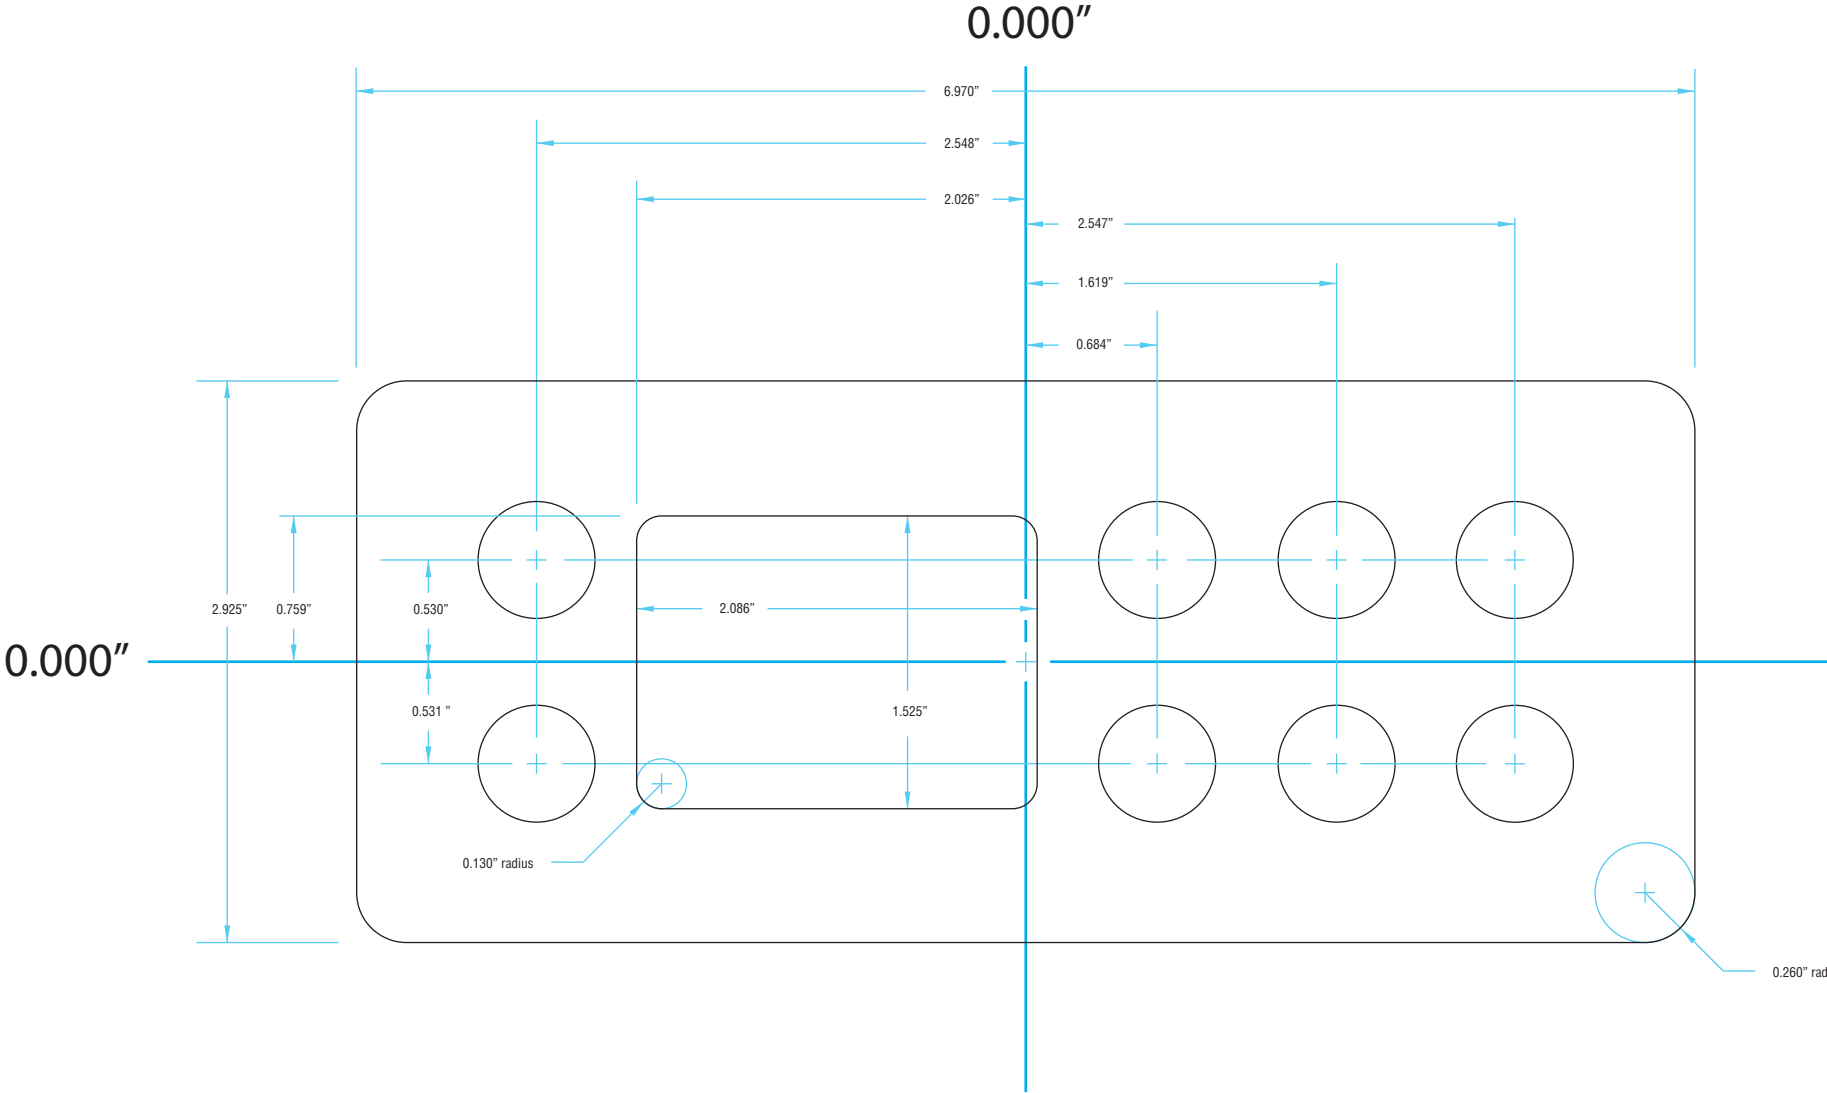

Overlay Graphics Template (xx801)

Use this to create overlay graphics only. Do not use this template to create a die cutting tool.

PROPRIETARY AND CONFIDENTIAL

THIS DRAWING CONTAINS INFORMATION WHICH IS THE PROPRIETARY PROPERTY OF BALBOA WATER GROUP. REPRODUCTION IN WHOLE OR IN PART WITHOUT EXPRESS WRITTEN PERMISSION IS PROHIBITED.