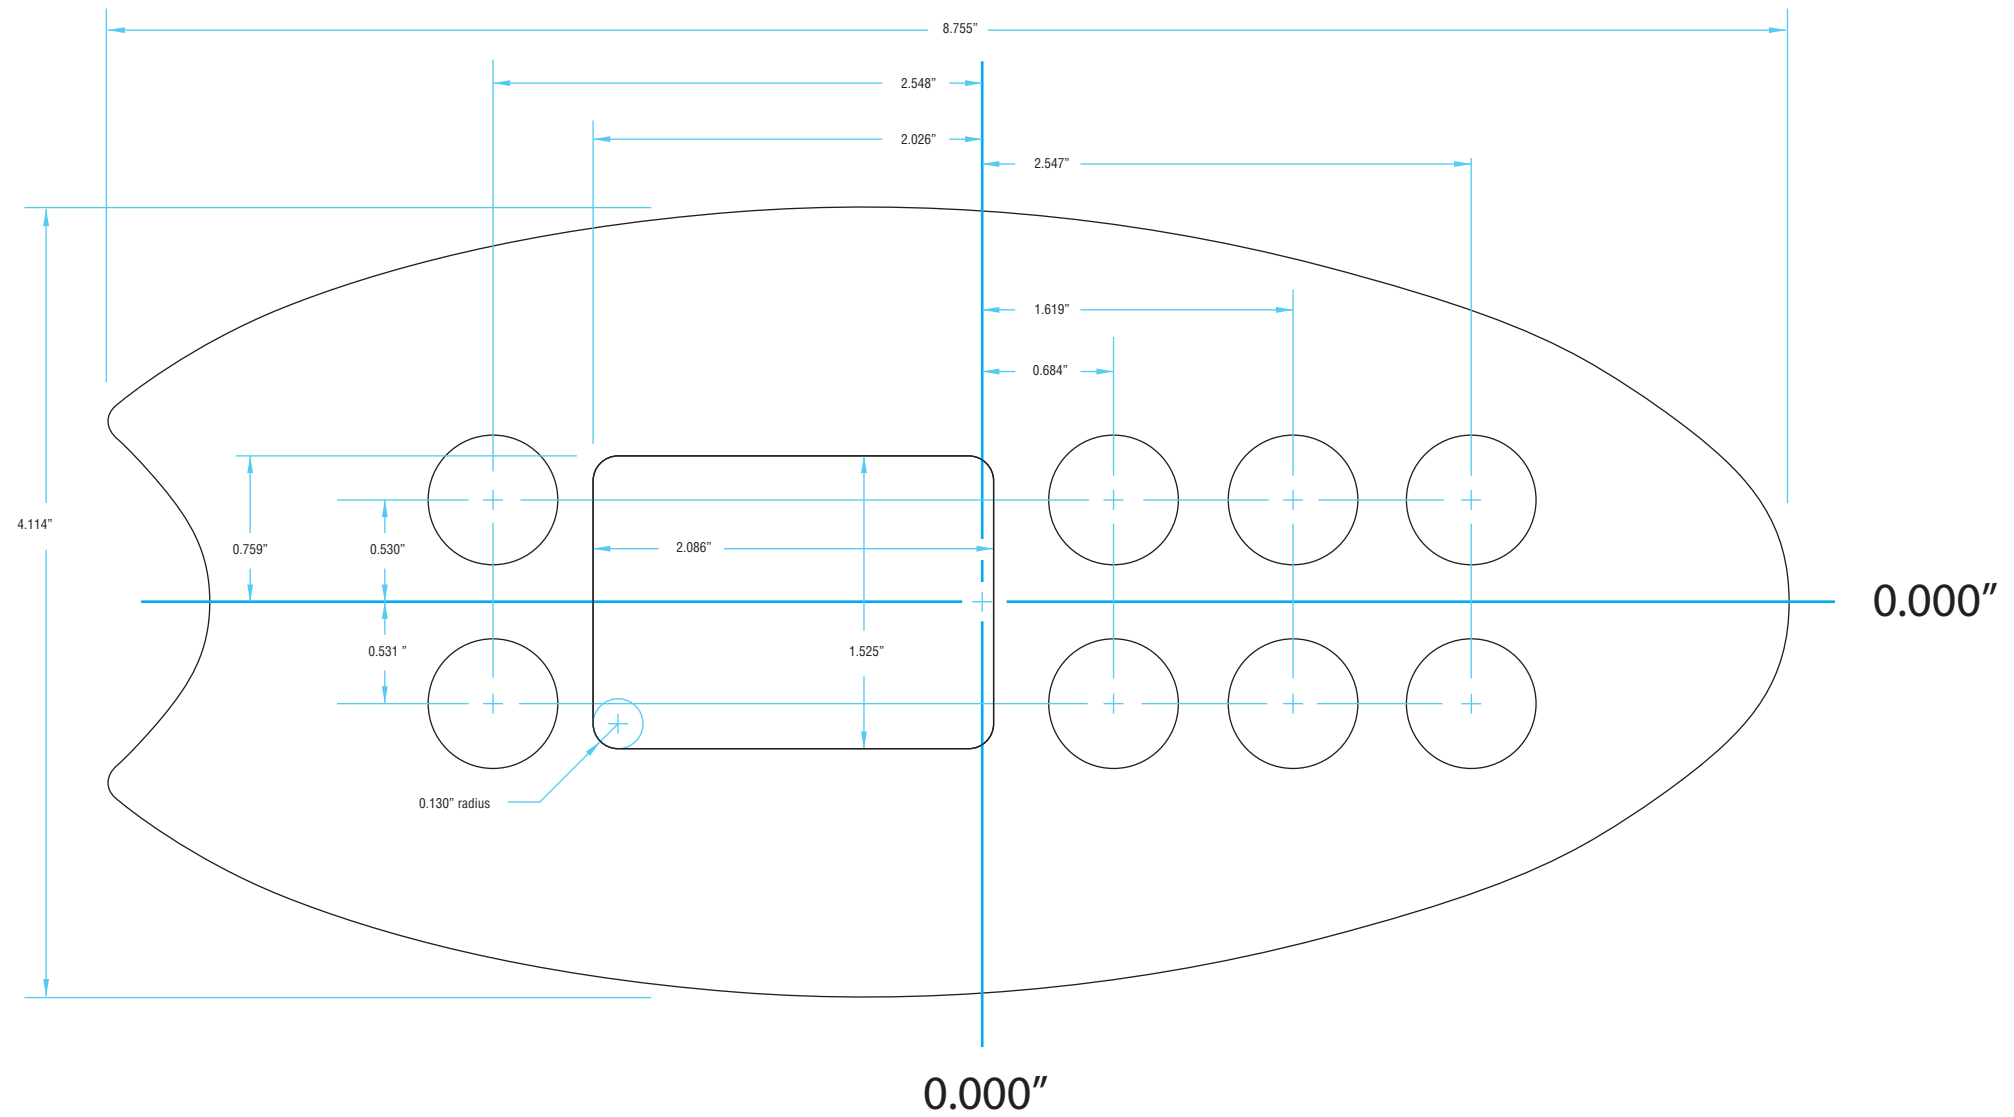

Overlay Graphics Template (VL802D)

Use this to create overlay graphics only. Do not use this template to create a die cutting tool.

PROPRIETARY AND CONFIDENTIAL

THIS DRAWING CONTAINS INFORMATION WHICH IS THE PROPRIETARY PROPERTY OF BALBOA WATER GROUP. REPRODUCTION IN WHOLE OR IN PART WITHOUT EXPRESS WRITTEN PERMISSION IS PROHIBITED.