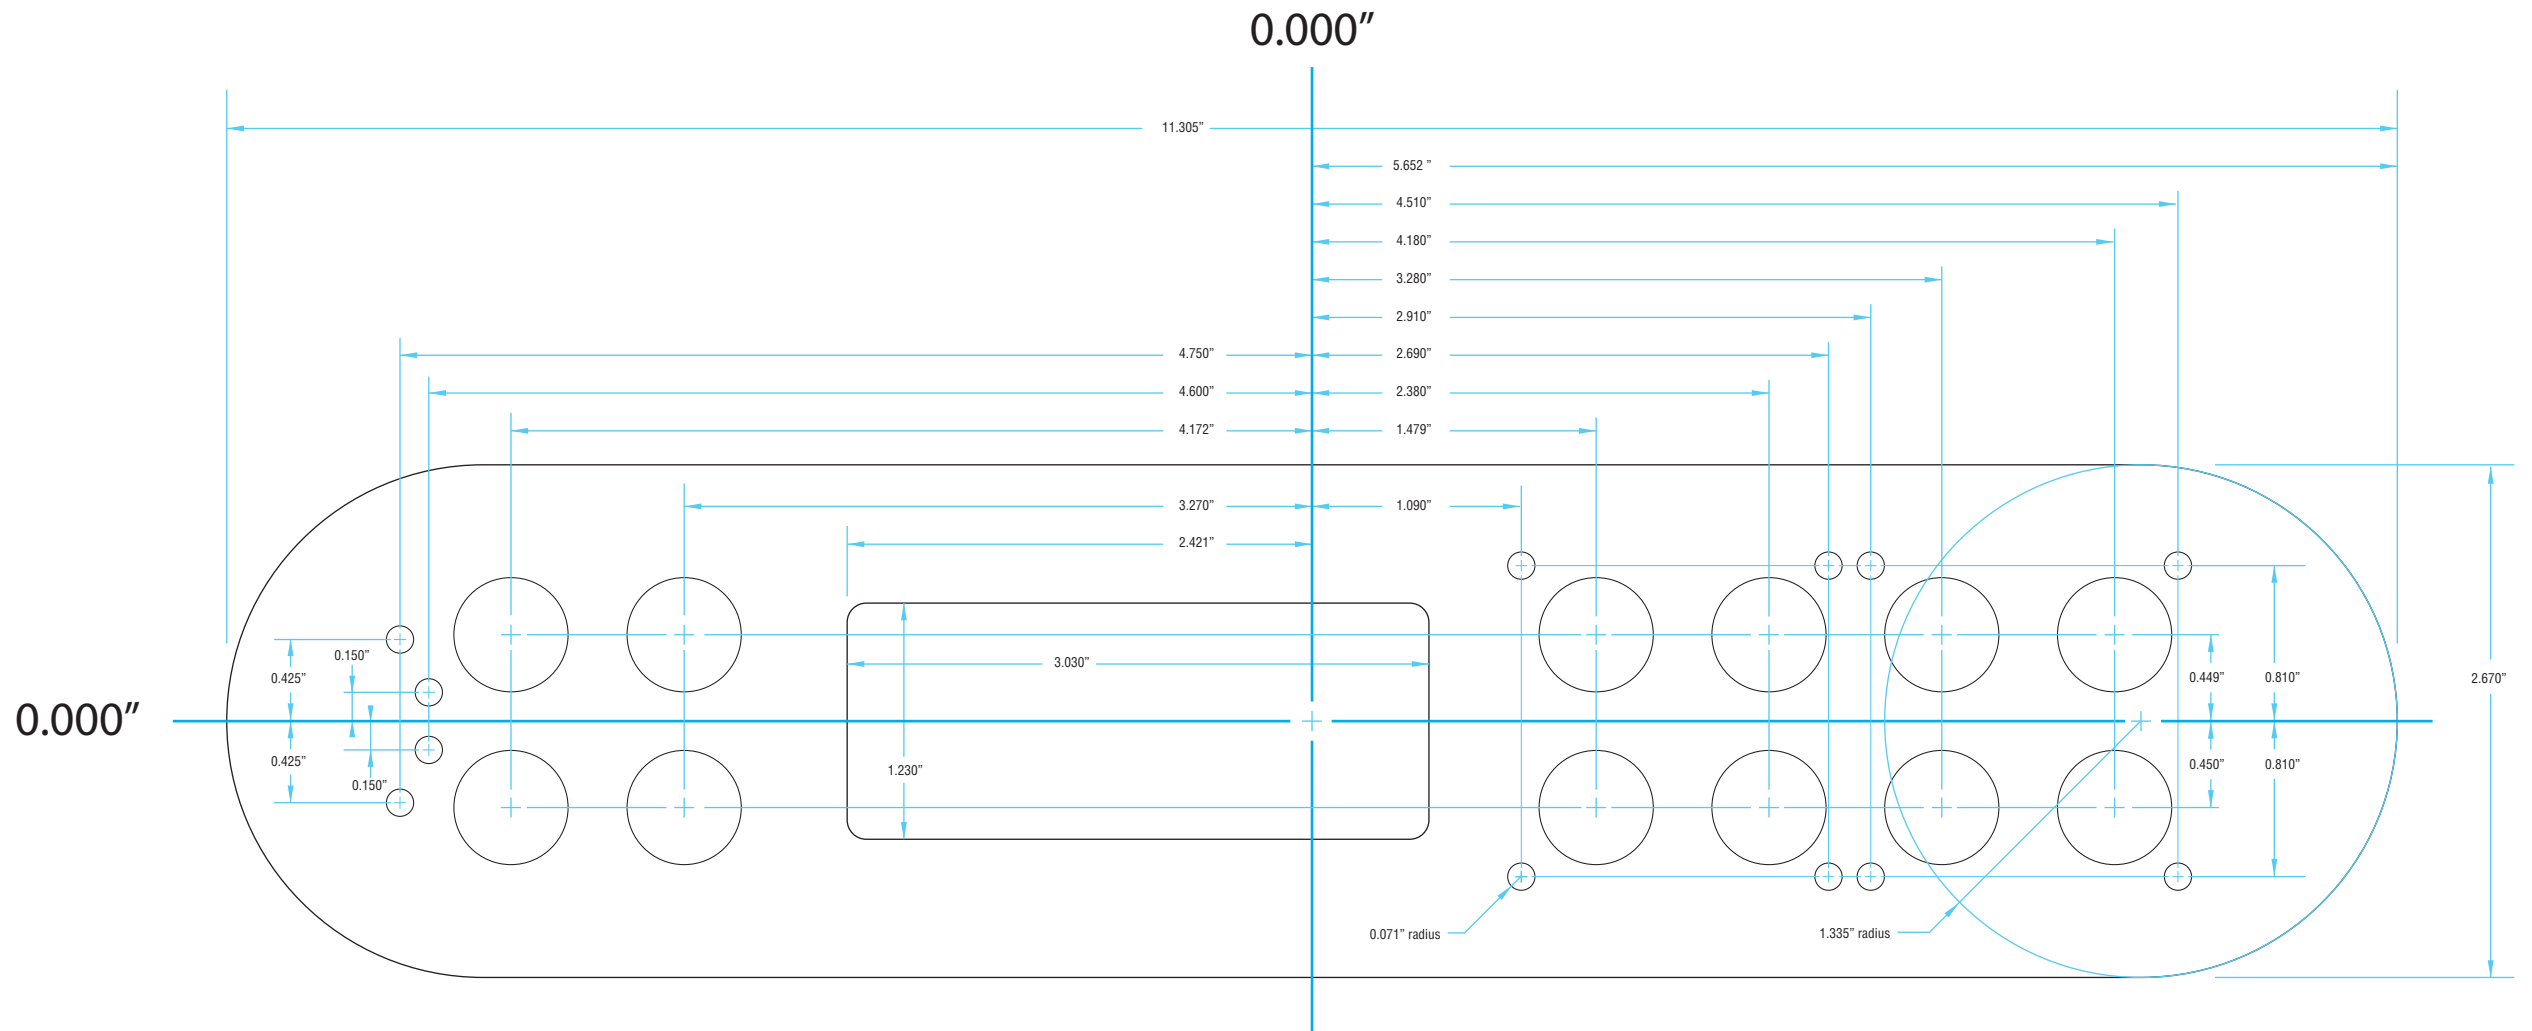

Overlay Graphics Template (ML900)

Use this to create overlay graphics only. Do not use this template to create a die cutting tool.

PROPRIETARY AND CONFIDENTIAL

THIS DRAWING CONTAINS INFORMATION WHICH IS THE PROPRIETARY PROPERTY OF BALBOA WATER GROUP. REPRODUCTION IN WHOLE OR IN PART WITHOUT EXPRESS WRITTEN PERMISSION IS PROHIBITED.