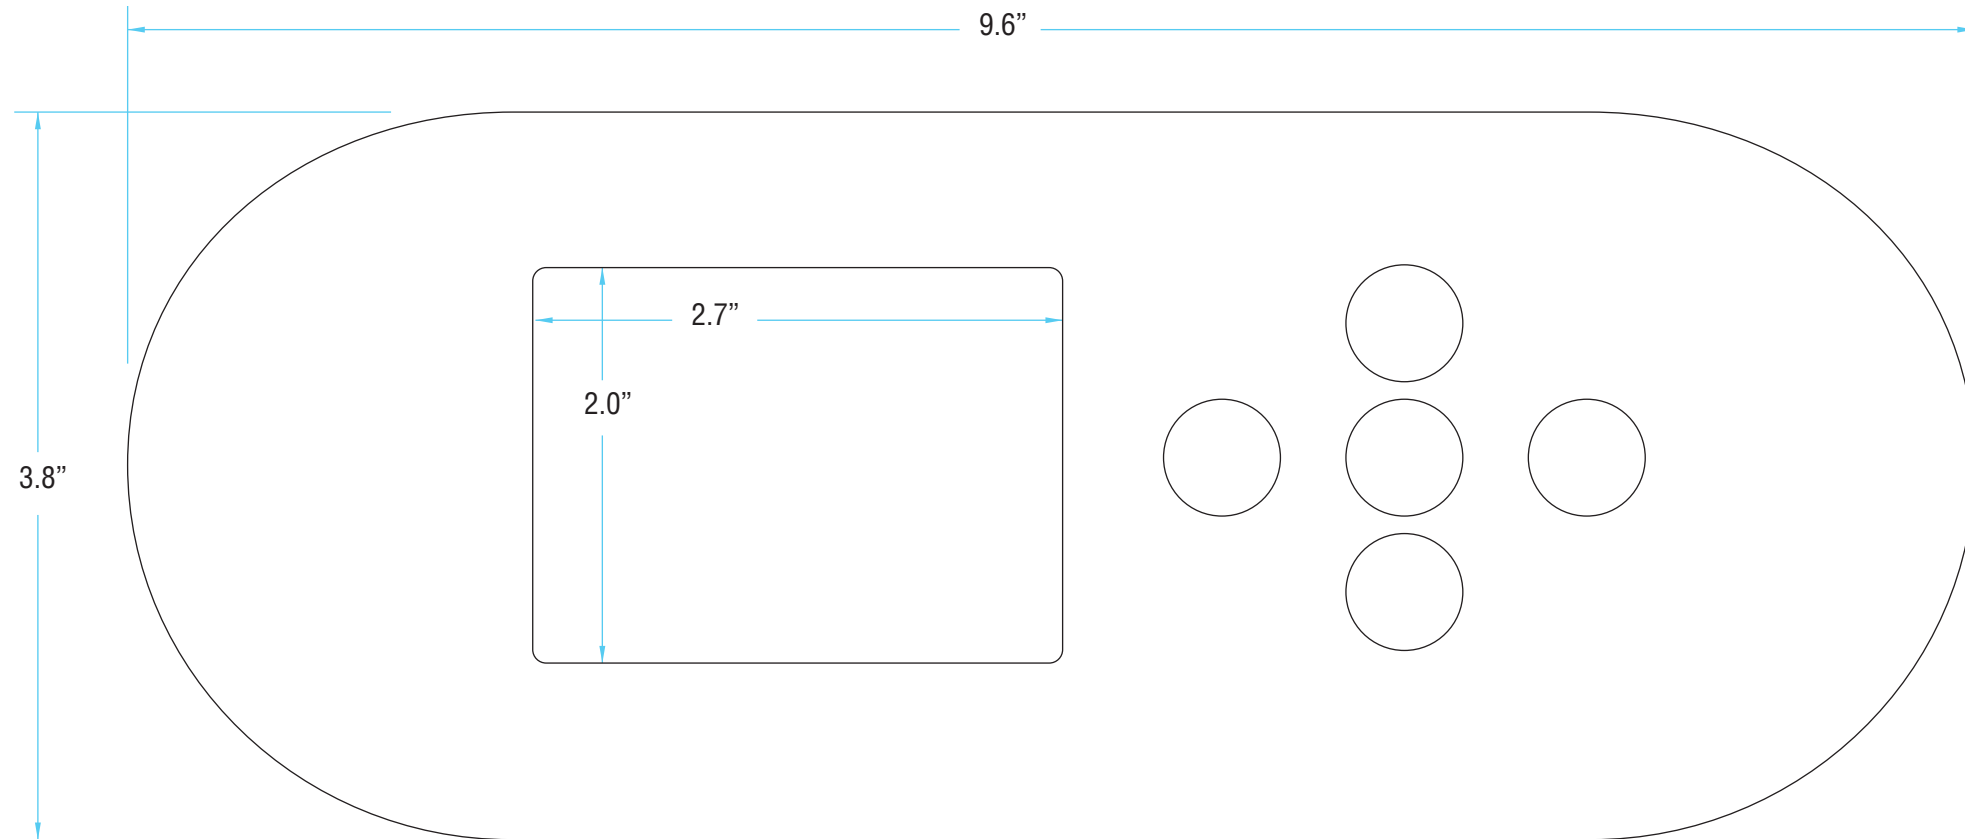

Overlay Graphics Template (TP900, Colossus)

Use this to create overlay graphics only. Do not use this template to create a die cutting tool.

PROPRIETARY AND CONFIDENTIAL

THIS DRAWING CONTAINS INFORMATION WHICH IS THE PROPRIETARY PROPERTY OF BALBOA WATER GROUP. REPRODUCTION IN WHOLE OR IN PART WITHOUT EXPRESS WRITTEN PERMISSION IS PROHIBITED.