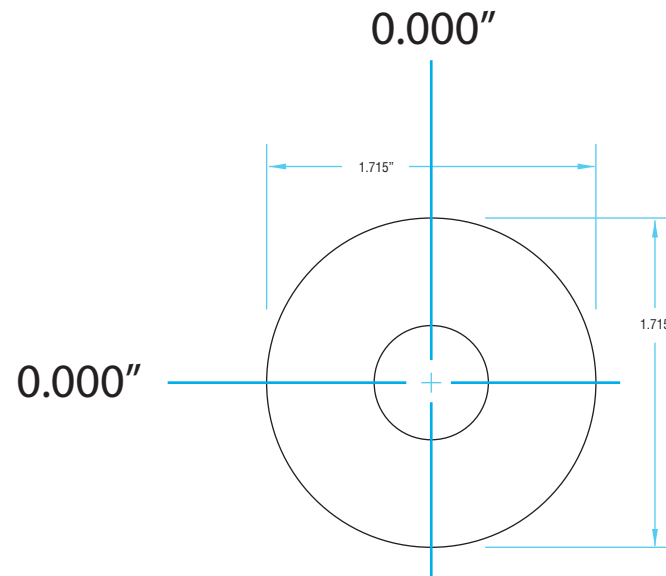

# Overlay Graphics Template (AX10)

Use this to create overlay graphics only. Do not use this template to create a die cutting tool.