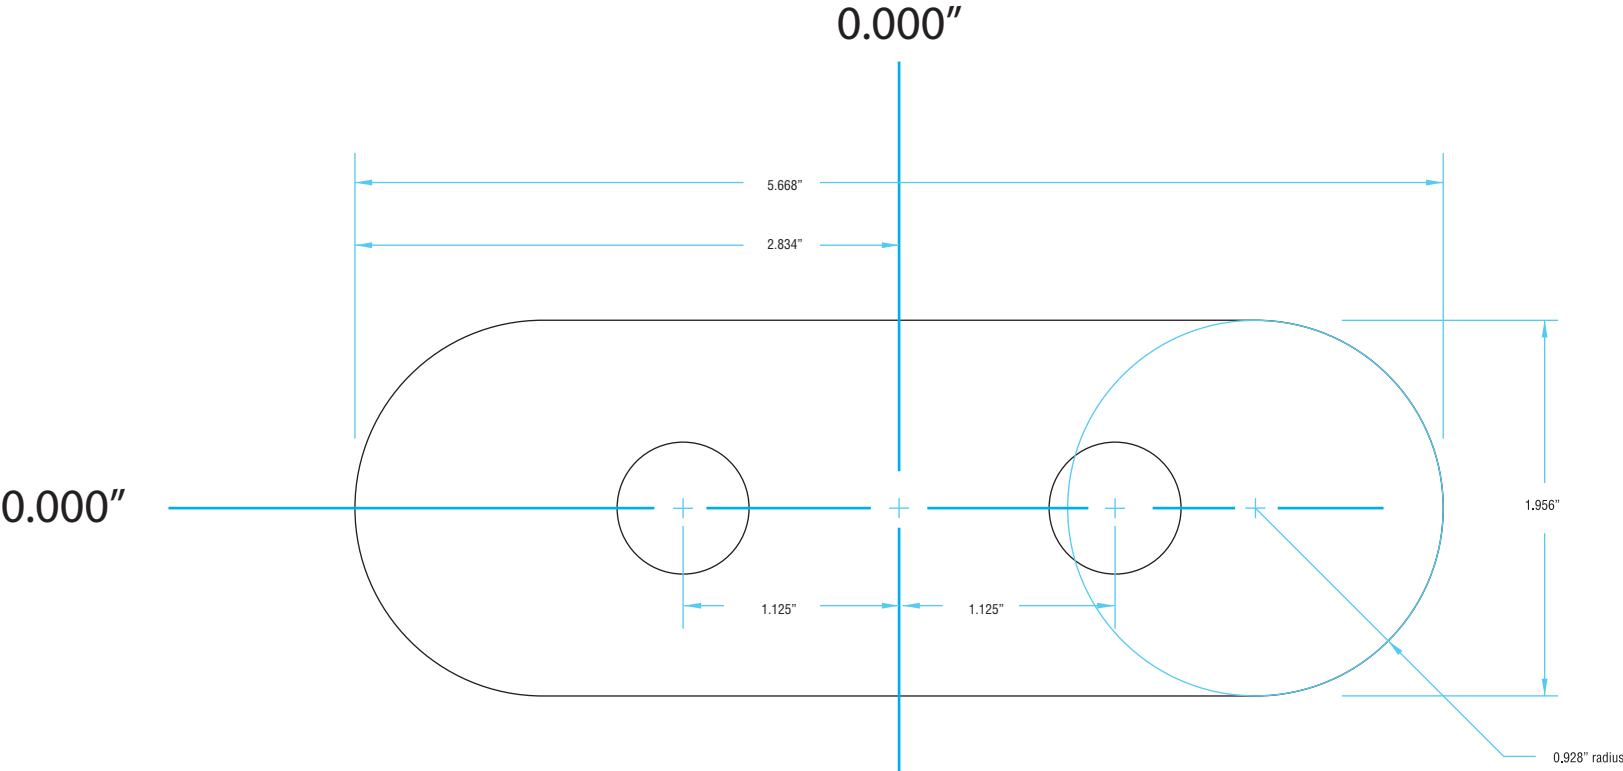

Overlay Graphics Template (AX20)

Use this to create overlay graphics only. Do not use this template to create a die cutting tool.

PROPRIETARY AND CONFIDENTIAL

THIS DRAWING CONTAINS INFORMATION WHICH IS THE PROPRIETARY PROPERTY OF BALBOA WATER GROUP. REPRODUCTION IN WHOLE OR IN PART WITHOUT EXPRESS WRITTEN PERMISSION IS PROHIBITED.