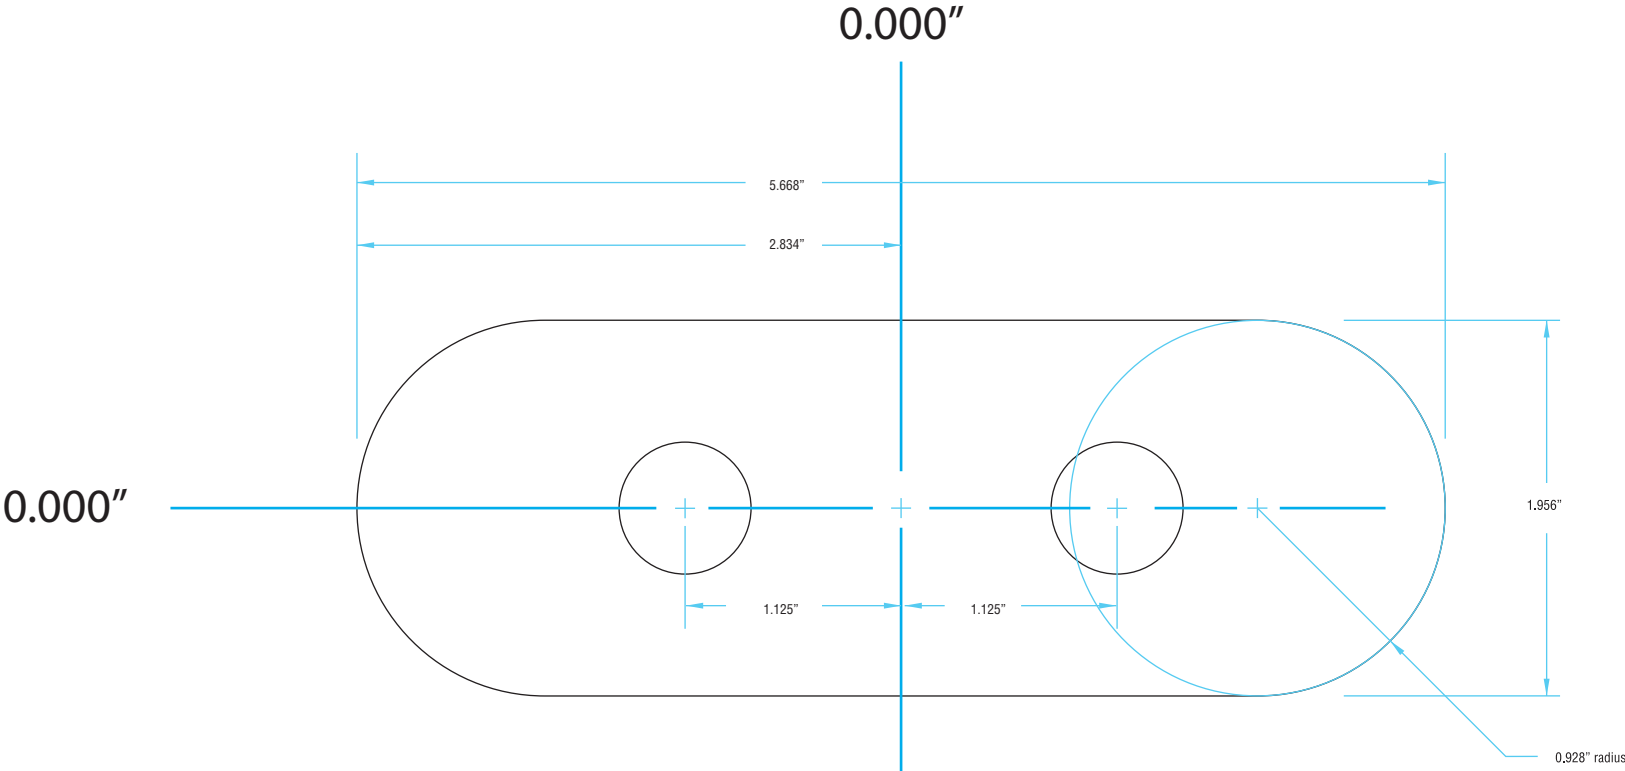

# Overlay Graphics Template (AX20)

Use this to create overlay graphics only. Do not use this template to create a die cutting tool.

**PROPRIETARY AND CONFIDENTIAL**

THIS DRAWING CONTAINS INFORMATION WHICH IS THE PROPRIETARY PROPERTY OF BALBOA WATER GROUP. REPRODUCTION IN WHOLE OR IN PART WITHOUT EXPRESS WRITTEN PERMISSION IS PROHIBITED.