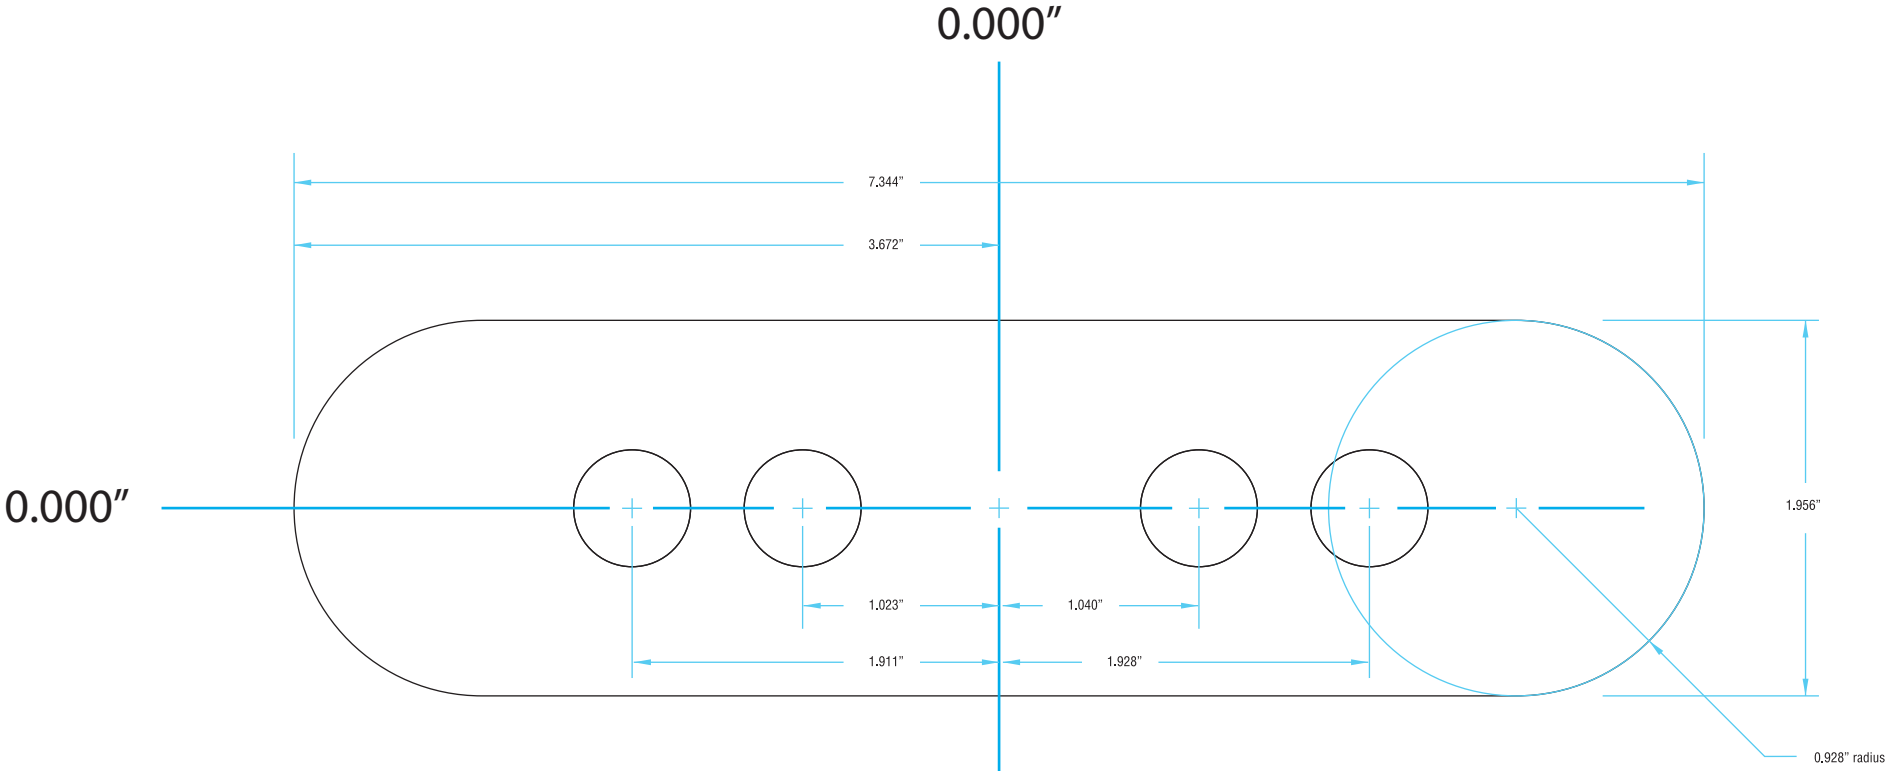

# Overlay Graphics Template (AX40)

Use this to create overlay graphics only. Do not use this template to create a die cutting tool.

**PROPRIETARY AND CONFIDENTIAL**

THIS DRAWING CONTAINS INFORMATION WHICH IS THE PROPRIETARY PROPERTY OF BALBOA WATER GROUP. REPRODUCTION IN WHOLE OR IN PART WITHOUT EXPRESS WRITTEN PERMISSION IS PROHIBITED.