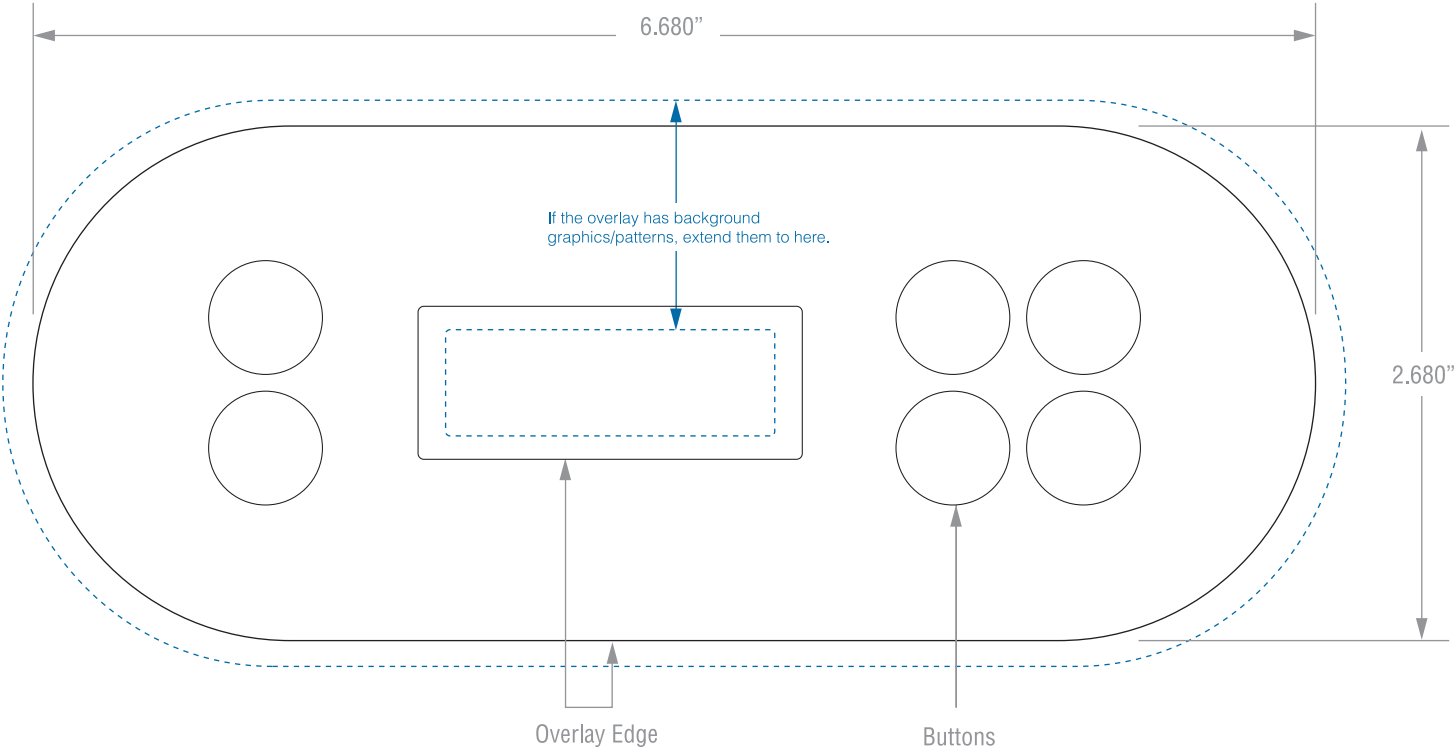

Overlay Graphics Template (TP500S)

Use this to create overlay graphics only. Do not use this template to create a die cut tool.

PRODUCT DRAWINGS
©2016 BALBOA WATER GROUP

CONFIDENTIAL

BALBOA WATER GROUP
COPY RIGHTED