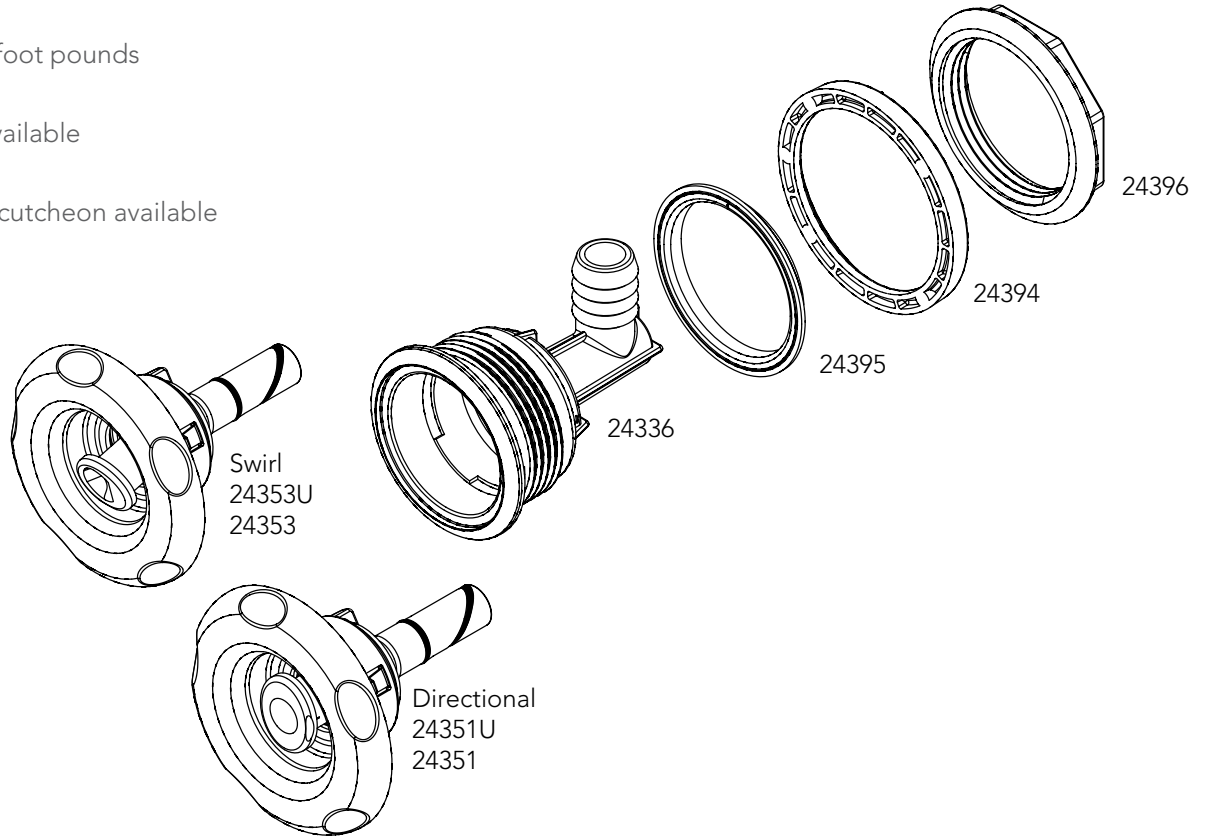

## NeckJet

3<sup>1</sup>/<sub>2</sub>" 100% shut-off neck jet.

- Available in a swirl or directional neck jet
- Built for durability, high performance and reliability
- Designed for maximum performance
- High quality material
- Easy to install and service

# 3 1/2" 100% Shut-Off Neck Jet

## Features and Benefits

- 1 Output: 6 GPM at 12 psi
- 2 Hole Size: 2 3/8"
- 3 Clearance Depth: 3 1/4" assuming 3/8" wall thickness
- 4 Torque Spec: 12 foot pounds
- 5 Socket version available
- 6 Stainless steel escutcheon available