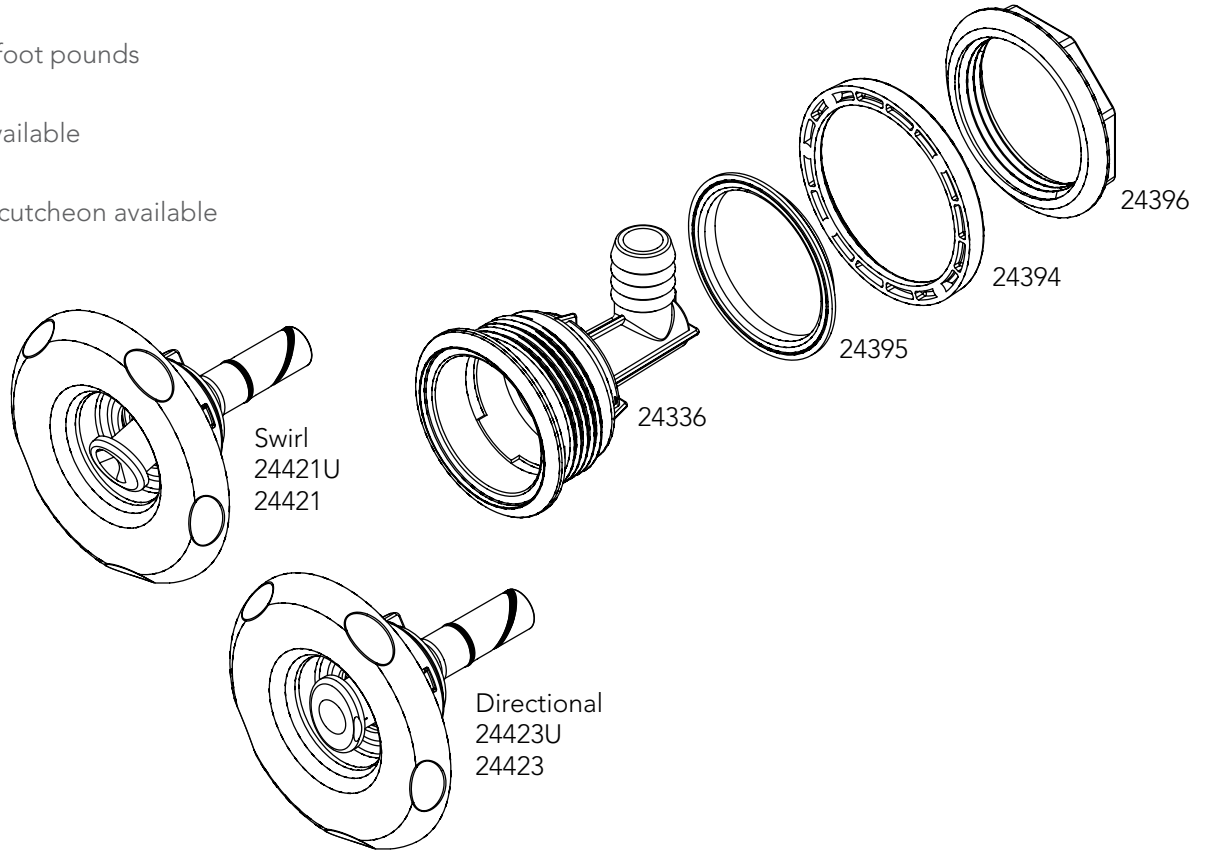

## NeckJet

4" 100% shut-off neck jet.

- Available in a swirl or directional neck jet
- Built for durability, high performance and reliability
- Designed for maximum performance
- High quality material
- Easy to install and service

# 4" 100% Shut-Off Neck Jet

## Features and Benefits

- 1 Output: 6 GPM at 12 psi
- 2 Hole Size: 2 <sup>3</sup>/<sub>8</sub>"
- 3 Clearance Depth: 3 <sup>1</sup>/<sub>4</sub>" assuming 3/<sub>8</sub>" wall thickness
- 4 Torque Spec: 12 foot pounds
- 5 Socket version available
- 6 Stainless steel escutcheon available