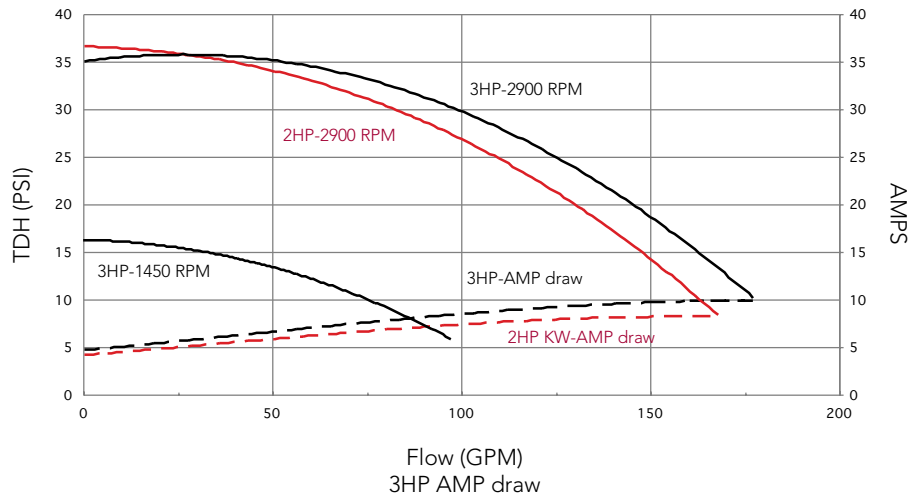

Approvals

The Super Wow pumps are TÜV approved according to European norms EN60335-1 and EN60335-2-41.

PART #	DESCRIPTION	AMP	VOLTAGE	CORD DESCRIPTION
1038105	3hp 2spd	9.6/ 2.2	220-240V, 50Hz	10' AMP Connector
1038205	3hp 1spd	9.7	220-240V, 50Hz	10' AMP Connector
1038305	2hp 2spd	7.8/ 1.9	220-240V, 50Hz	10' AMP Connector
1038405	2hp 1spd	8.4	220-240V, 50Hz	10' AMP Connector

Super Wow 2 & 3HP 50HZ