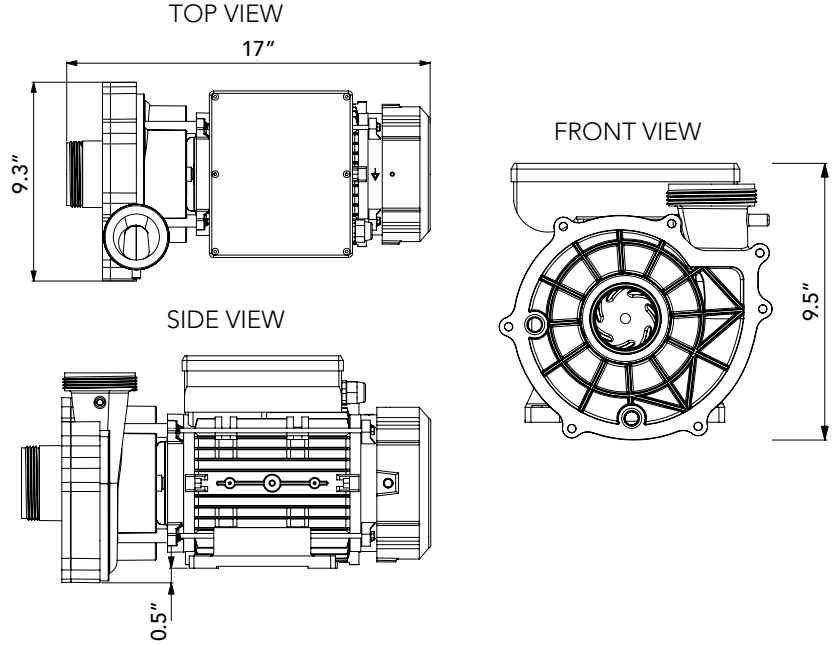

SuperWowPumps