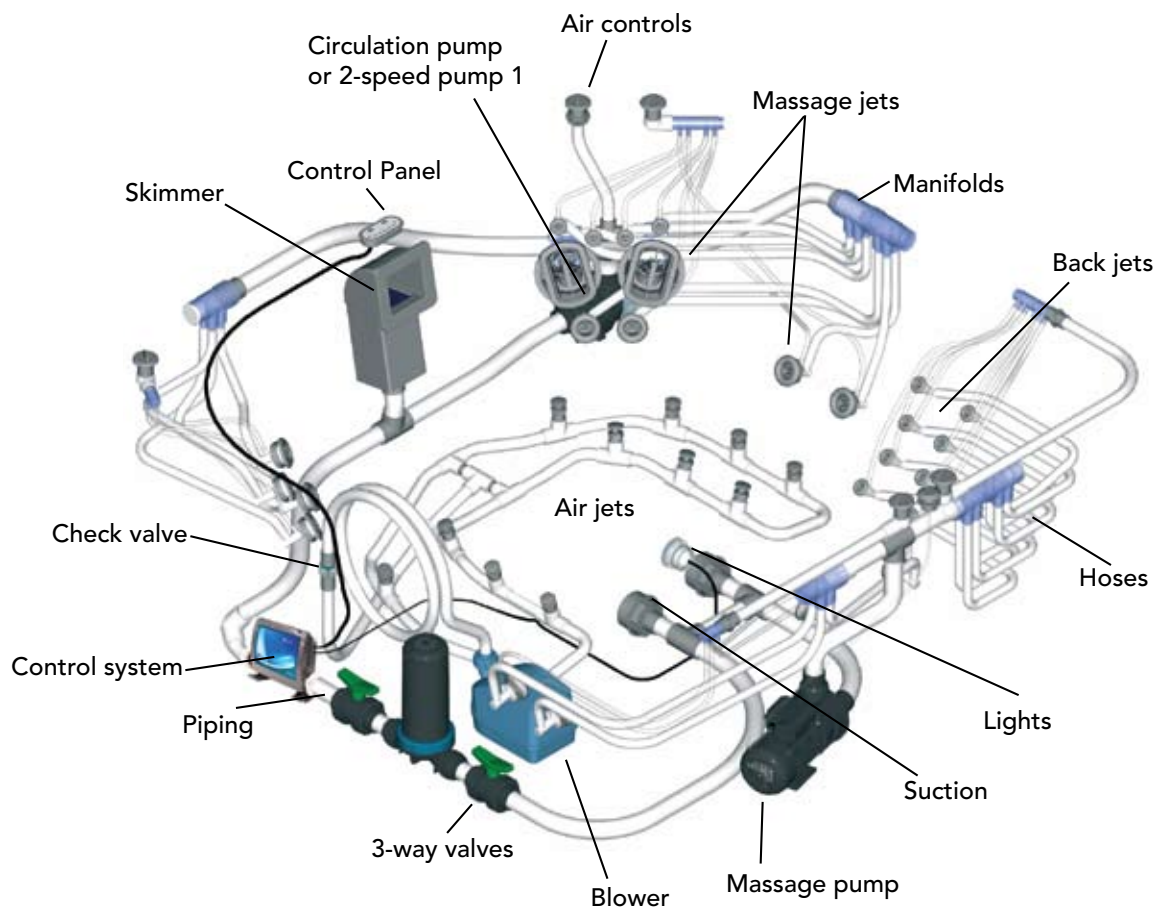

Balboa's HydroAir International Division, can supply you all the key spa components without having to go through another source or distributor. Our product offering includes electronic controls, pumps, jets, blowers and white goods. All you need to supply is the tub.

BALBOA
water group

Balboa - Your Single Source Solution

Balboa's product line

We can help you get started...

Pump

Control System

Air Controls

Lights

Therapy System Jets

Suction

Blowers

Air Jets

WATER SYSTEM

Pumps		
Qty.	Material No.	Description
1	1030017	Circulation pump with AMP plug, ¼ hp
2	20-0428	Pump union
1	1038400	1 speed, 2 hp SuperWow pump
1	607914	Cable for 1 speed SuperWow
2	11-3895	Pump union
2	20-0757	Reducer
Electronic Control		
1	54515	GS501SZ, Pump 1, 1-speed, circ pump and blower
1	54141-01	VL701S panel
Air Control		
3	10-2100-36	Air control. Thread 32mm ID x 1¼" OD.
3	31-6200	Elbow 90 deg. for air control. 1¼" ID x 1" ID.
2	72082	8 port air manifold
1	72091	4 port air manifold
3	00015	1" inverted plug for air manifolds
Light		
2	59300	3½" light kit with harness
2	22798	MoodEFX LED lights

Skimmer

Ozone

3-Way Valve

Water Manifolds

Tube Clamp

Hoses

FILTER SYSTEM

Skimmer		
Qty.	Material No.	Description
1	10-6509-36	Skimmer
Filter		
1	21-4110	Filter 50mm unions