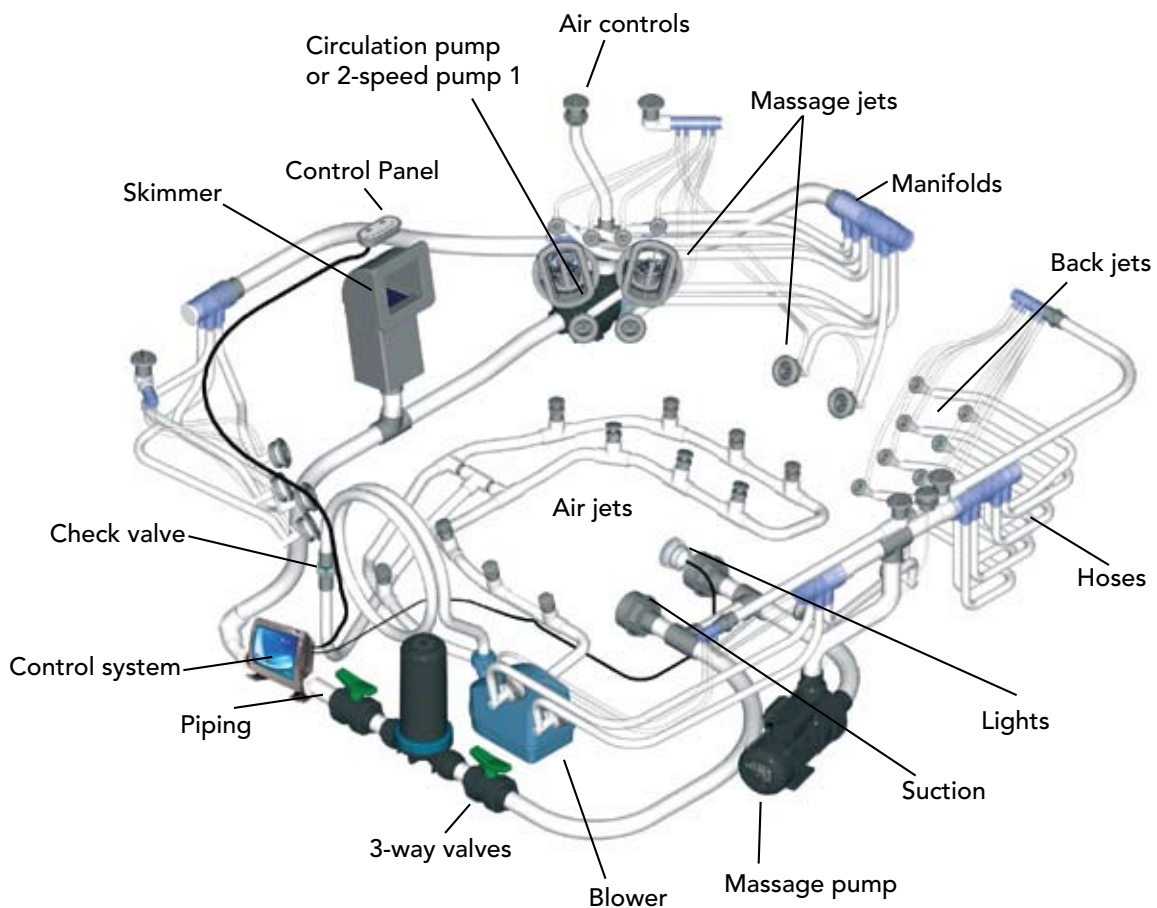

Balboa's HydroAir International Division, can supply you all the key spa components without having to go through another source or distributor. Our product offering includes electronic controls, pumps, jets, blowers and white goods. All you need to supply is the tub.

BALBOA
water group

Balboa - Your Single Source Solution

Balboa's product line

We can help you get started...

Pump

Control System

Air Controls

Lights

Therapy System Jets

Suction

Blowers

Air Jets

WATER SYSTEM

Pumps		
Qty.	Material No.	Description
1	1030017	Circulation pump with AMP plug, ¼ hp
2	20-0428	Pump union
1	1038400	1 speed, 2 hp SuperWow pump
1	607914	Cable for 1 speed SuperWow
2	11-3895	Pump union
2	20-0757	Reducer
Electronic Control		
1	54515	GS501SZ, Pump 1, 1-speed, circ pump and blower
1	54141-01	VL701S panel
Air Control		
3	10-2100-36	Air control. Thread 32mm ID x 1¼" OD.
3	31-6200	Elbow 90 deg. for air control. 1¼" ID x 1" ID.
2	72082	8 port air manifold
1	72091	4 port air manifold
3	00015	1" inverted plug for air manifolds
Light		
2	59300	3½" light kit with harness
2	22798	MoodEFX LED lights