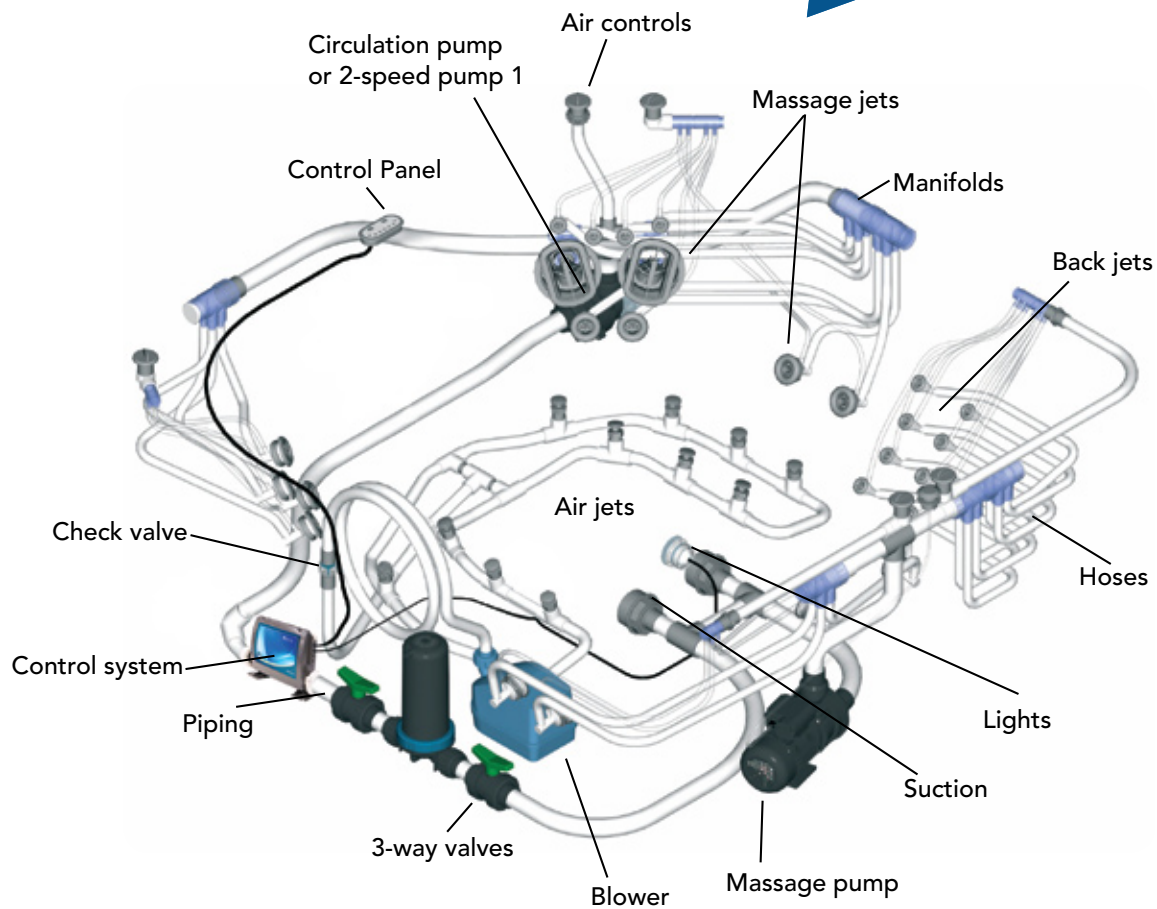

Balboa can supply you all the key spa components without having to go through another source or distributor. Our product offering includes electronic controls, pumps, jets, blowers and white goods. All you need to supply is the tub.

Balboa - Your Single Source Solution

Balboa's product line

We can help you get started...

Pump

Control System

Air Controls

Lights

Therapy System Jets

Suction

Quiet-FloBlowers

Air Injectors

WATER SYSTEM

Pumps		
Qty.	Material No.	Description
1	1030017	Circulation pump with AMP plug, ¼ hp
2	20-0428	Pump union
1	1038400	1 speed, 2 hp SuperWow pump
1	607914	Cable for 1 speed SuperWow
2	11-3895	Pump union
2	20-0757	Reducer
Electronic Control		
1	54515	GS501SZ, Pump 1, 1-speed, circ pump and blower
1	54141-01	VL701S panel
Air Control		
3	13594	Air control. 1" silent LG designer cap.
3	10351	1" air-flow adaptor with 2 gaskets (1½" long).
Light		
2	59300	3½" light kit with harness
2	22798	MoodEFX LED lights

THERAPY SYSTEM

Santana Jet Collection		
Qty.	Material No.	Description
3	90104835	2.95" Pin spin stainless steel
3	90108035	2.95" Twin spin stainless steel
6	90094800	Jet body
6	959000	Gasket
6	90095100	Compensating ring
6	955900	Nut
1	973500	Installation tool
Luxury Jet		
4	94013235	4.10" Swirl stainless steel
4	985900	Body
4	985700	Gasket
4	985800	Compensating ring
4	985600	Nut
1	989900	Installation tool
Large Jet		
2	90012135	5" Twin spin
2	94028235	5" Large showerhead
4	47970000	Body
4	946600	Gasket
4	47950000	Compensating ring
4	47940000	Nut
1	940008	Installation tool
Suction		
3	90145-CG	VGB Suction
Blower		
1	8141-6320	Quiet-Flo Blower with heater
1	42170	Check valve. 1½" Slip. ¼ lb.
1	00112	Adapter loop to 1" slip.
1	80282	Loop x blower hose spigot.
1	00110	Adapter for blower hose to 1" spigot.
Air Injectors		
12	10212	Long air injector wall fitting.
12	12980	Nut
12	12915	⅜" injector barb