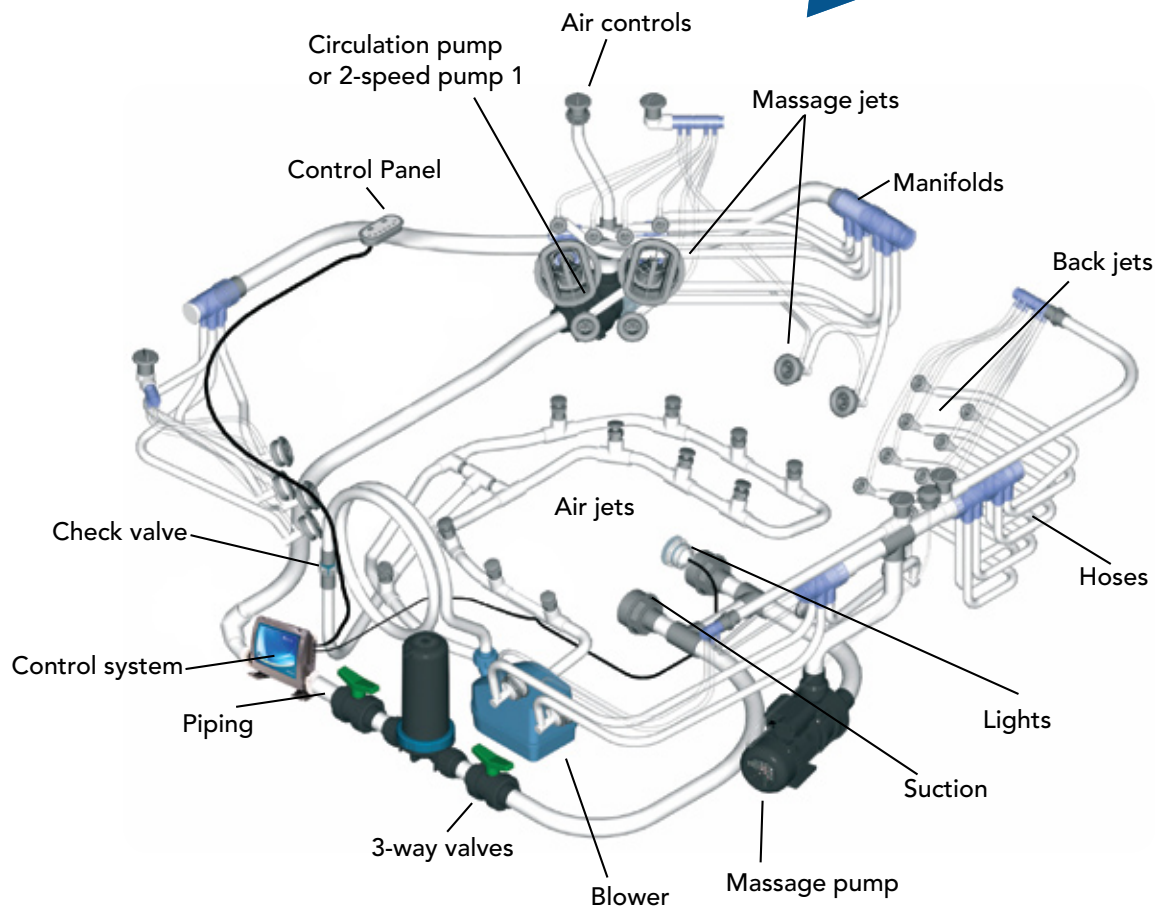

Balboa's product line