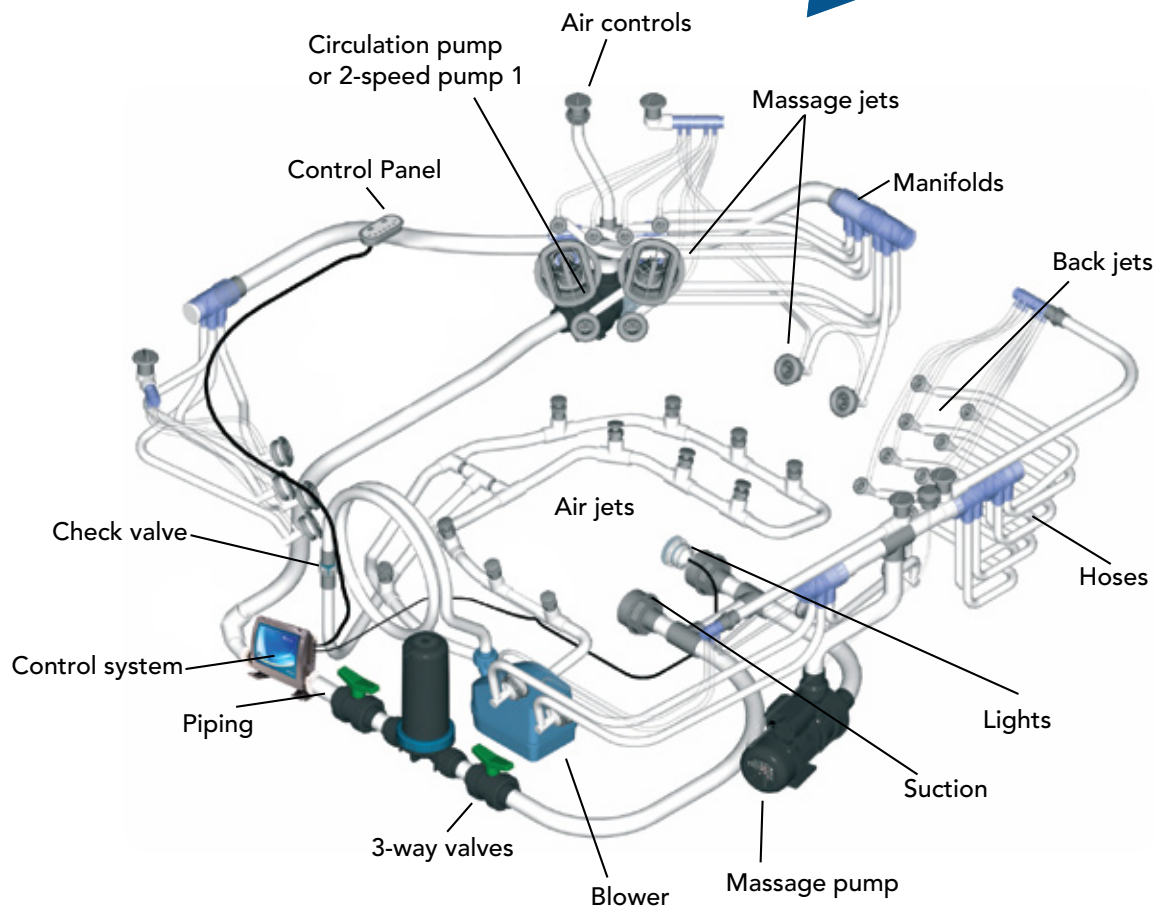

Balboa can supply you all the key spa components without having to go through another source or distributor. Our product offering includes electronic controls, pumps, jets, blowers and white goods. All you need to supply is the tub.

BALBOA
water group

Balboa - Your Single Source Solution

Balboa's product line

We can help you get started...

Pump

Control System

Air Controls

Lights

Therapy System Jets

Suction

Quiet-FloBlowers

Air Injectors

WATER SYSTEM

Pumps		
Qty.	Material No.	Description
1	1030017	Circulation pump with AMP plug, ¼ hp
2	20-0428	Pump union
1	1038400	1 speed, 2 hp SuperWow pump
1	607914	Cable for 1 speed SuperWow
2	11-3895	Pump union
2	20-0757	Reducer
Electronic Control		
1	54515	GS501SZ, Pump 1, 1-speed, circ pump and blower
1	54141-01	VL701S panel
Air Control		
3	13594	Air control. 1" silent LG designer cap.
3	10351	1" air-flow adaptor with 2 gaskets (1½" long).
Light		
2	59300	3½" light kit with harness
2	22798	MoodEFX LED lights

THERAPY SYSTEM

Santana Jet Collection		
Qty.	Material No.	Description
3	90104835	2.95" Pin spin stainless steel
3	90108035	2.95" Twin spin stainless steel
6	90094800	Jet body
6	959000	Gasket
6	90095100	Compensating ring
6	955900	Nut
1	973500	Installation tool
Luxury Jet		
4	94013235	4.10" Swirl stainless steel
4	985900	Body
4	985700	Gasket
4	985800	Compensating ring
4	985600	Nut
1	989900	Installation tool
Large Jet		
2	90012135	5" Twin spin
2	94028235	5" Large showerhead
4	47970000	Body
4	946600	Gasket
4	47950000	Compensating ring
4	47940000	Nut
1	940008	Installation tool
Suction		
3	90145-CG	VGB Suction
Blower		
1	8141-6320	Quiet-Flo Blower with heater
1	42170	Check valve. 1½" Slip. ¼ lb.
1	00112	Adapter loop to 1" slip.
1	80282	Loop x blower hose spigot.
1	00110	Adapter for blower hose to 1" spigot.
Air Injectors		
12	10212	Long air injector wall fitting.
12	12980	Nut
12	12915	⅜" injector barb