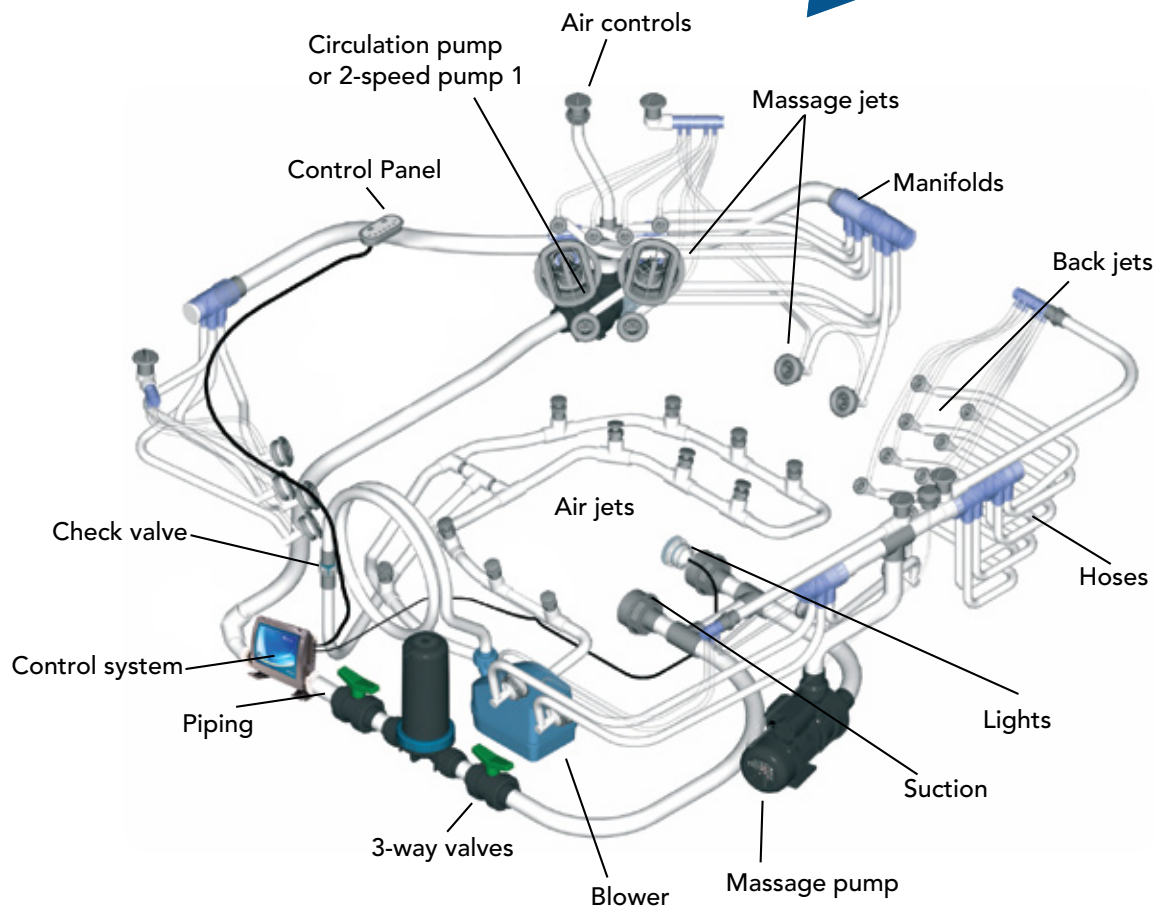

Balboa's product line