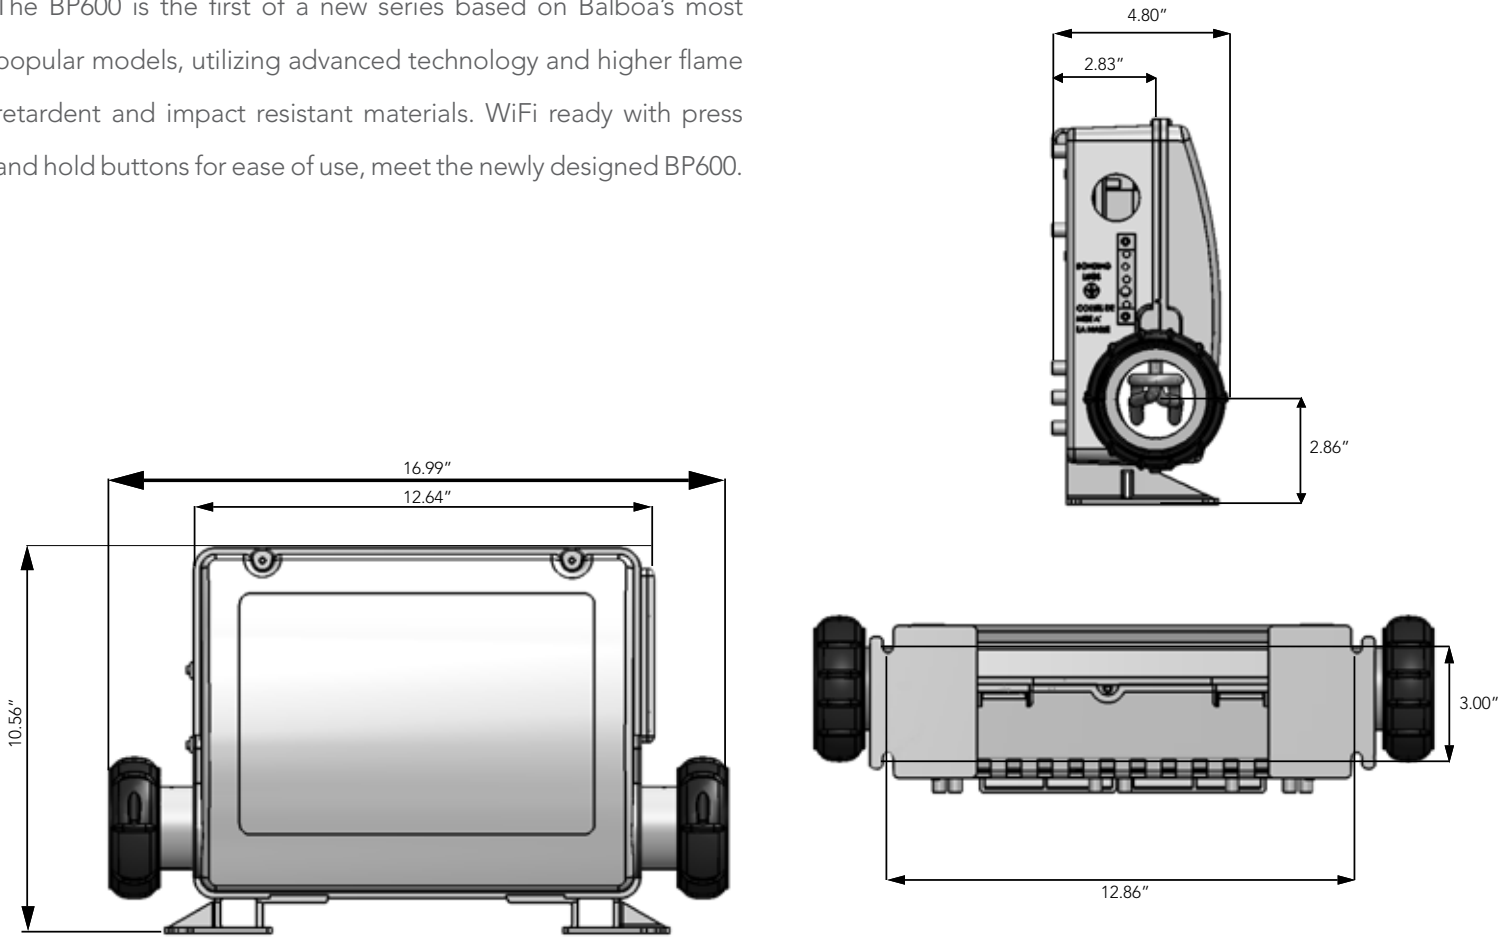

BP600 Transforming the control of hot tubs

Incomparable system reliability

The BP600 is the first of a new series based on Balboa's most popular models, utilizing advanced technology and higher flame retardent and impact resistant materials. WiFi ready with press and hold buttons for ease of use, meet the newly designed BP600.

System Specifications	
Recommended Ozone Support	Balboa ozone (CE certified)
Voltage Supply	230V
Sensors	M7 patented temperature probes
Certifications	NEMKO
Spa Light Control	1AMP Max

System Material Number	Descriptions	Pump 1	Pump 2 or Blower	Heater
56281	System Balboa BP600 (International)	2 spd or 1 spd with Circ	1 spd	3.0 kW 800 Incoloy Element
56282	System Balboa BP600 (International)	2 spd or 1 spd with Circ	1 spd	3.0 kW 825 Incoloy Element
56283	System Balboa BP600 (International)	2 spd or 1 spd with Circ	1 spd	3.0 kW Titanium Element

Compatible Plumbing Kits (Coupling nuts and seals included)	
55911	2" Tailpieces (2-Speed Pump 1)