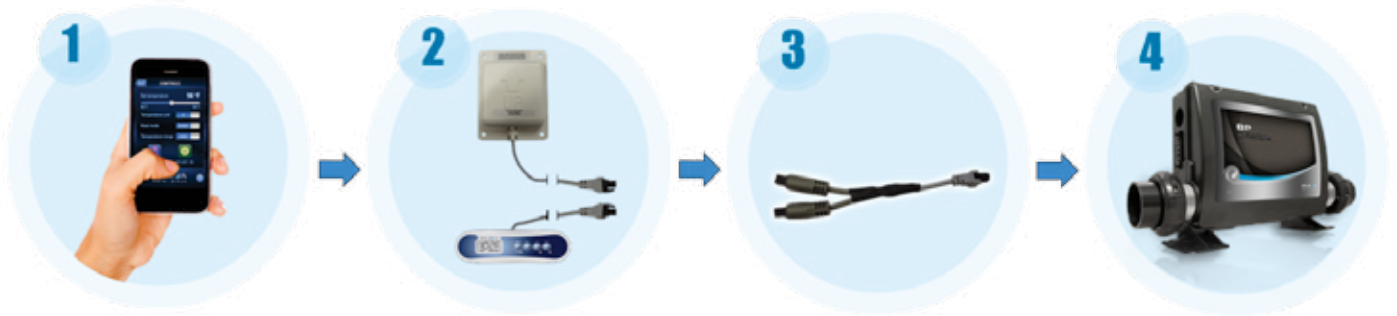

Made in the USA

BALBOA
water group

BP600 Transforming the control of hot tubs

Incomparable system reliability

The BP600 is the first of a new series based on Balboa's most popular models, utilizing advanced technology and higher flame retardent and impact resistant materials. WiFi ready with press and hold buttons for ease of use, meet the newly designed BP600.

System Specifications	
Recommended Ozone Support	Balboa ozone (CE certified)
Voltage Supply	230V
Sensors	M7 patented temperature probes
Certifications	NEMKO
Spa Light Control	1AMP Max

System Material Number	Descriptions	Pump 1	Pump 2 or Blower	Heater
56281	System Balboa BP600 (International)	2 spd or 1 spd with Circ	1 spd	3.0 kW 800 Incoloy Element
56282	System Balboa BP600 (International)	2 spd or 1 spd with Circ	1 spd	3.0 kW 825 Incoloy Element
56283	System Balboa BP600 (International)	2 spd or 1 spd with Circ	1 spd	3.0 kW Titanium Element

Compatible Plumbing Kits (Coupling nuts and seals included)	
55911	2" Tailpieces (2-Speed Pump 1)

BP600 WI-FI Hardware Connections

Wireless System Control

Now you can control your system wirelessly. With a few simple connections and some additional hardware you can have full control of your spa system. To download the software go to the Apple Apps store and download the free spa app, run through the quick setup and your done.