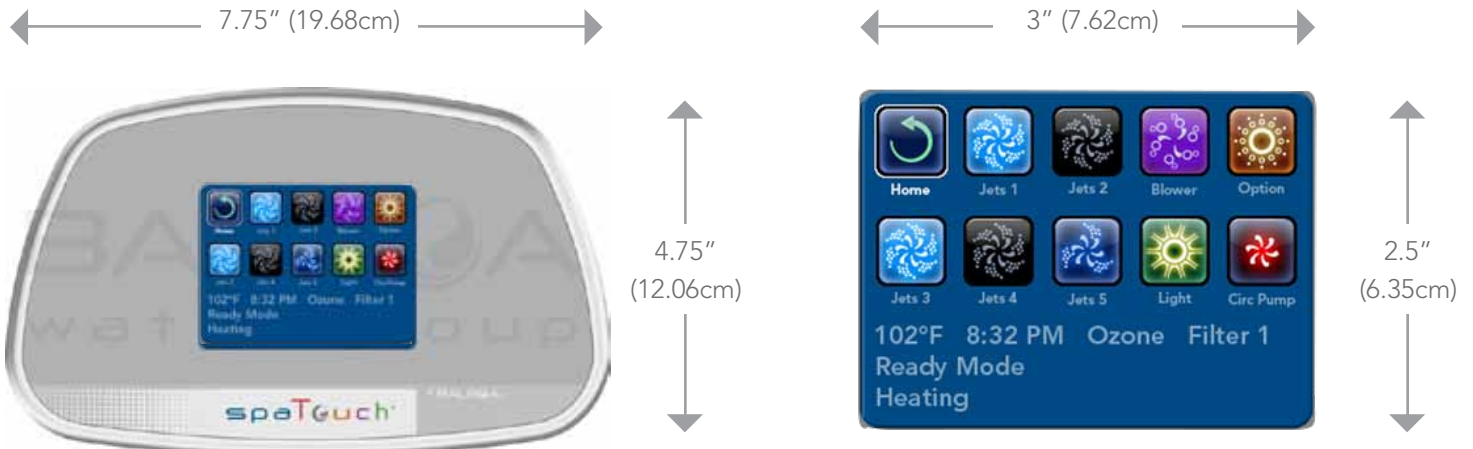

AVAILABLE TODAY!

OVERLAY DIMENSIONS

Material No.	Descriptions
50390	PANEL BALBOA spaTouch TRAPEZOID with Overlay 12966
50391	PANEL BALBOA spaTouch TRAPEZOID NO Overlay
50401	PANEL BALBOA spaTouch SQUARE
50402	PANEL BALBOA spaTouch SQUARE NO Overlay
50403	PANEL BALBOA spaTouch OVAL
50404	PANEL BALBOA spaTouch OVAL NO Overlay