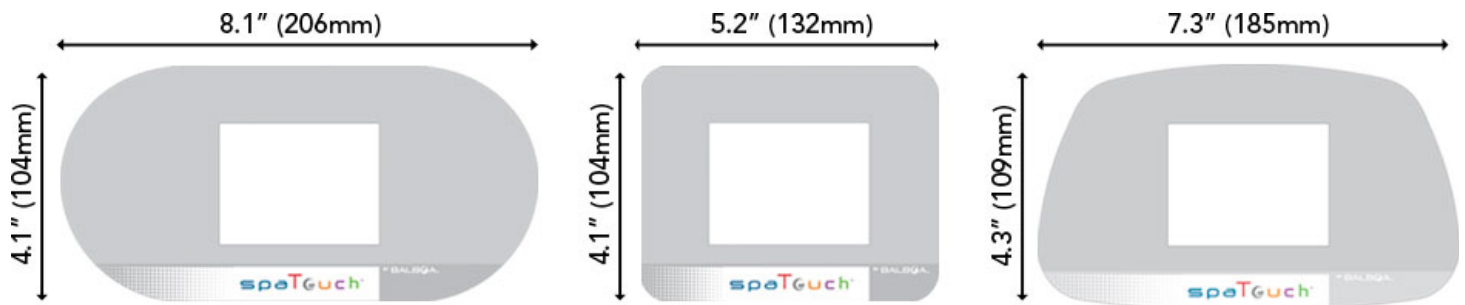

AVAILABLE TODAY!

OVERLAY DIMENSIONS

Material No.	Descriptions
50390	PANEL BALBOA spaTouch TRAPEZOID with Overlay 12966
50391	PANEL BALBOA spaTouch TRAPEZOID NO Overlay
50401	PANEL BALBOA spaTouch SQUARE
50402	PANEL BALBOA spaTouch SQUARE NO Overlay
50403	PANEL BALBOA spaTouch OVAL
50404	PANEL BALBOA spaTouch OVAL NO Overlay