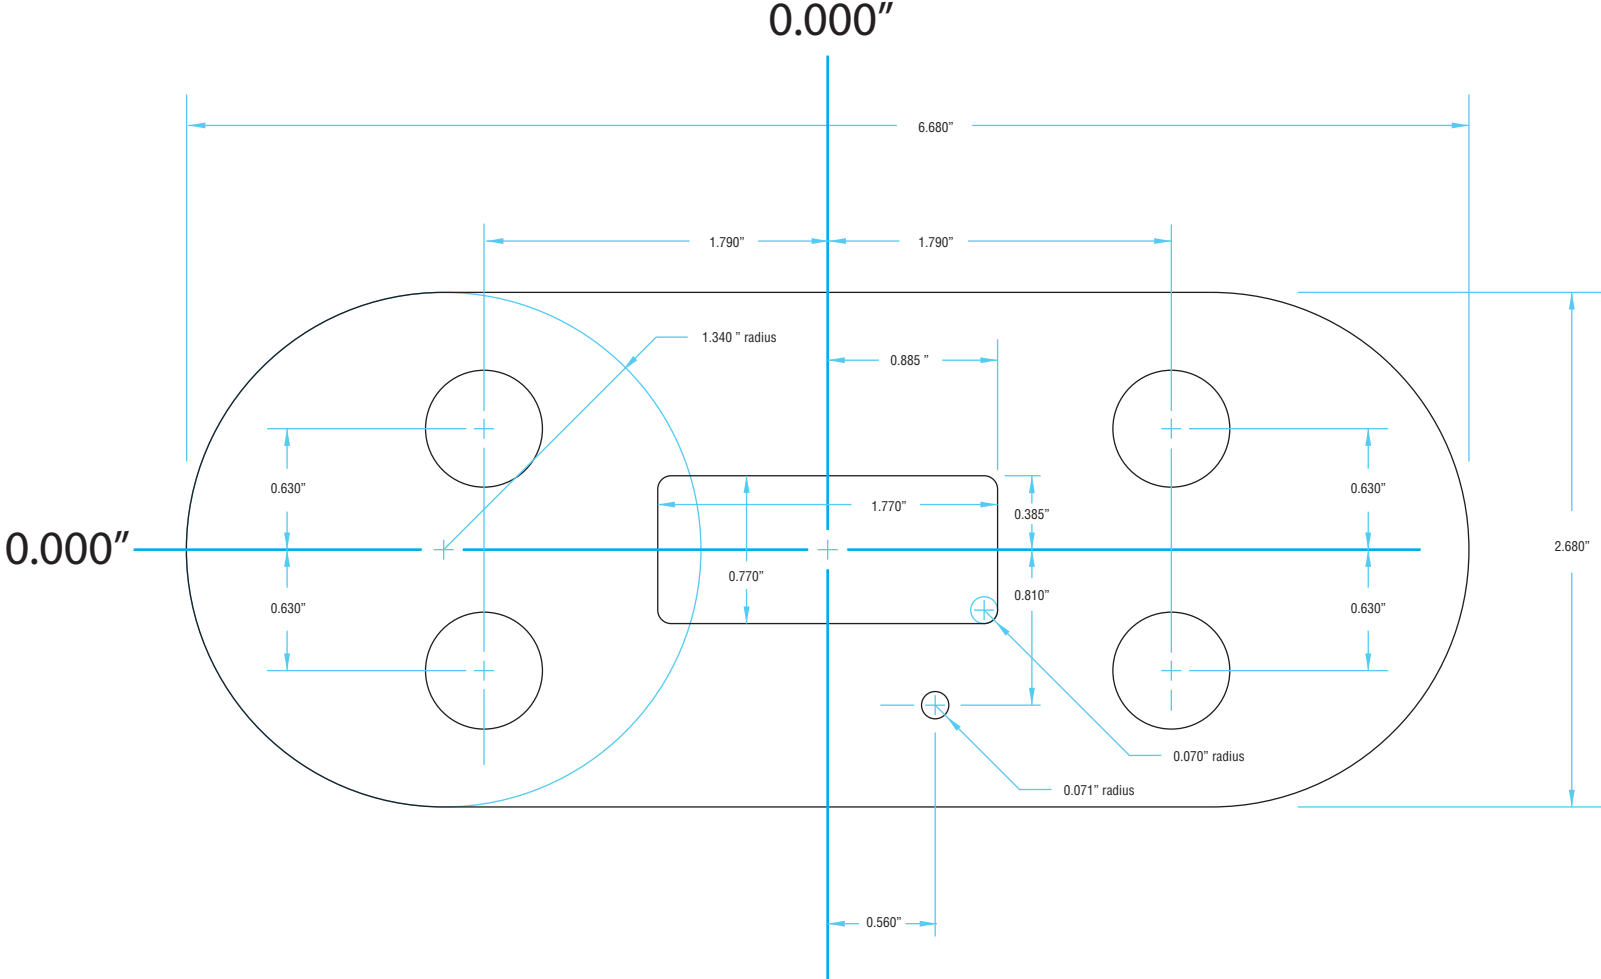

Overlay Graphics Template (VL406U)

Use this to create overlay graphics only. Do not use this template to create a die cutting tool.

PROPRIETARY AND CONFIDENTIAL

THIS DRAWING CONTAINS INFORMATION WHICH IS THE PROPRIETARY PROPERTY OF BALBOA WATER GROUP. REPRODUCTION IN WHOLE OR IN PART WITHOUT EXPRESS WRITTEN PERMISSION IS PROHIBITED.