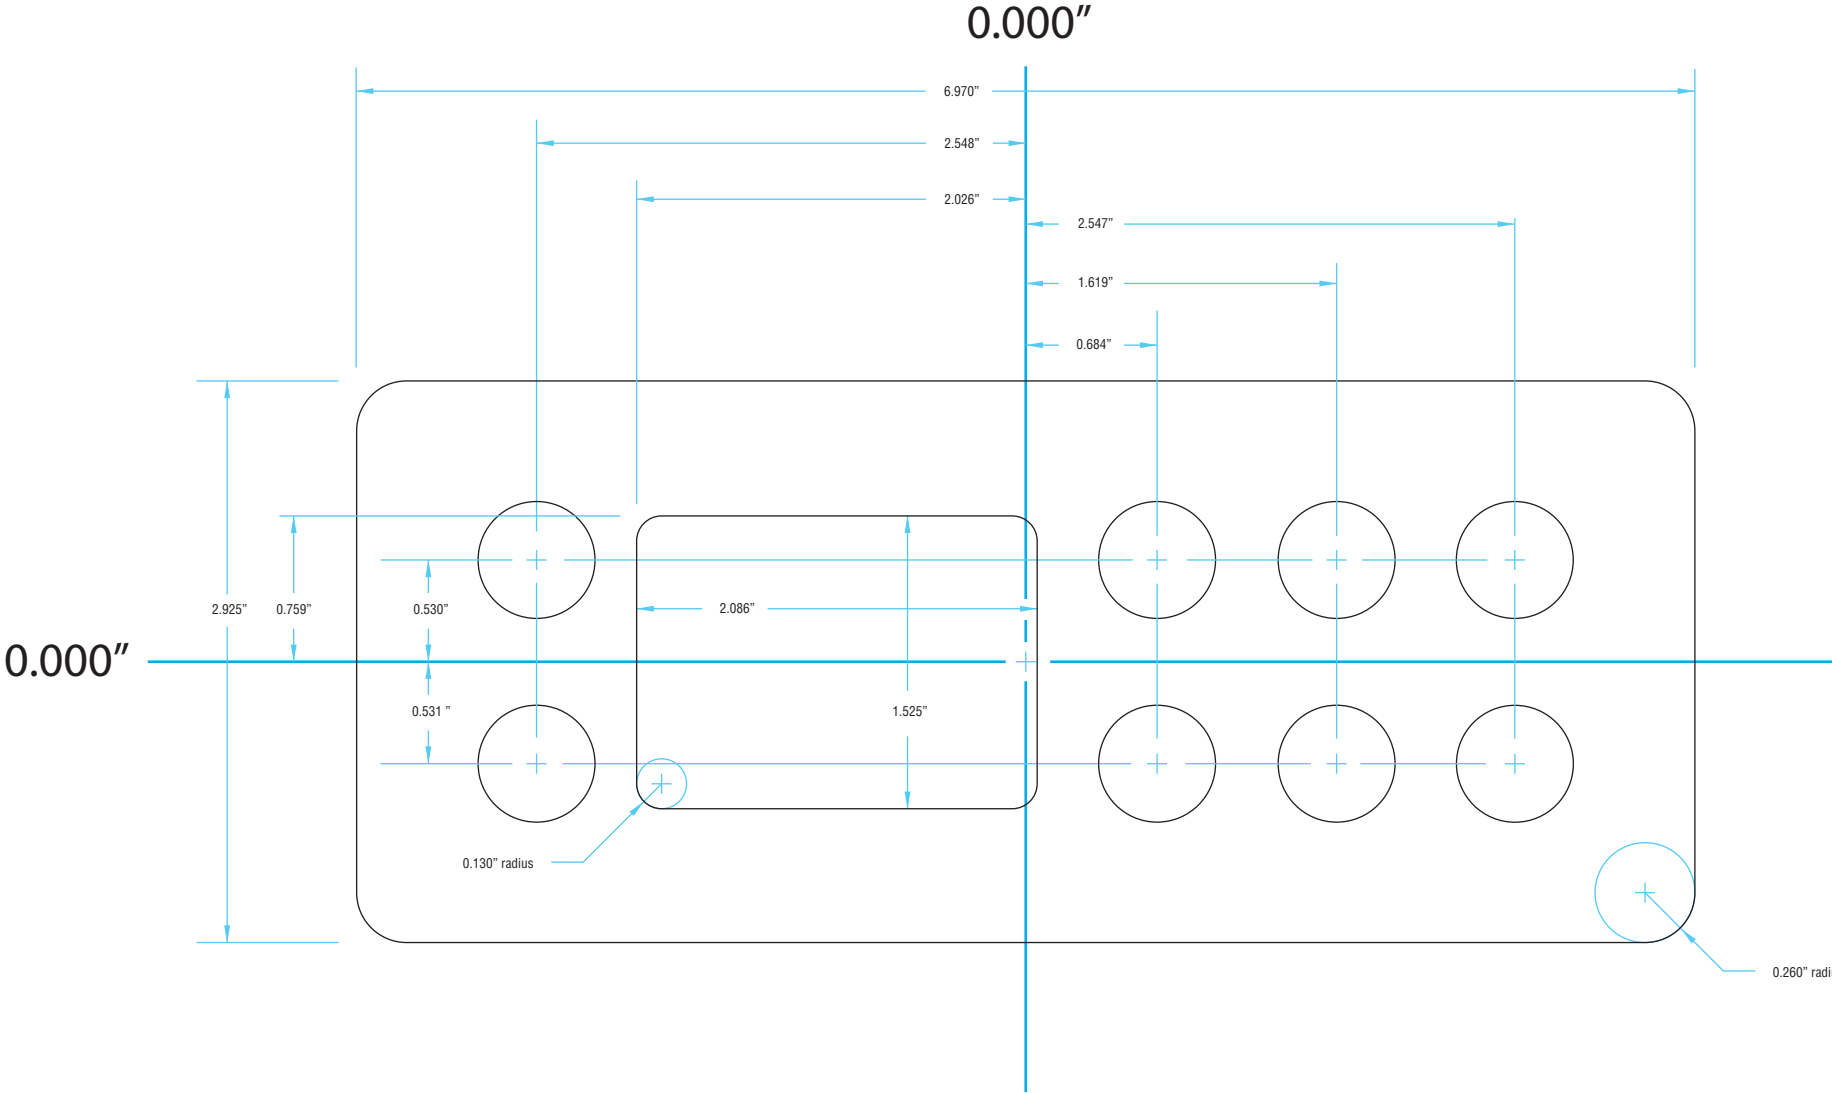

Overlay Graphics Template (xx801)

Use this to create overlay graphics only. Do not use this template to create a die cutting tool.

PROPRIETARY AND CONFIDENTIAL

THIS DRAWING CONTAINS INFORMATION WHICH IS THE PROPRIETARY PROPERTY OF BALBOA WATER GROUP. REPRODUCTION IN WHOLE OR IN PART WITHOUT EXPRESS WRITTEN PERMISSION IS PROHIBITED.