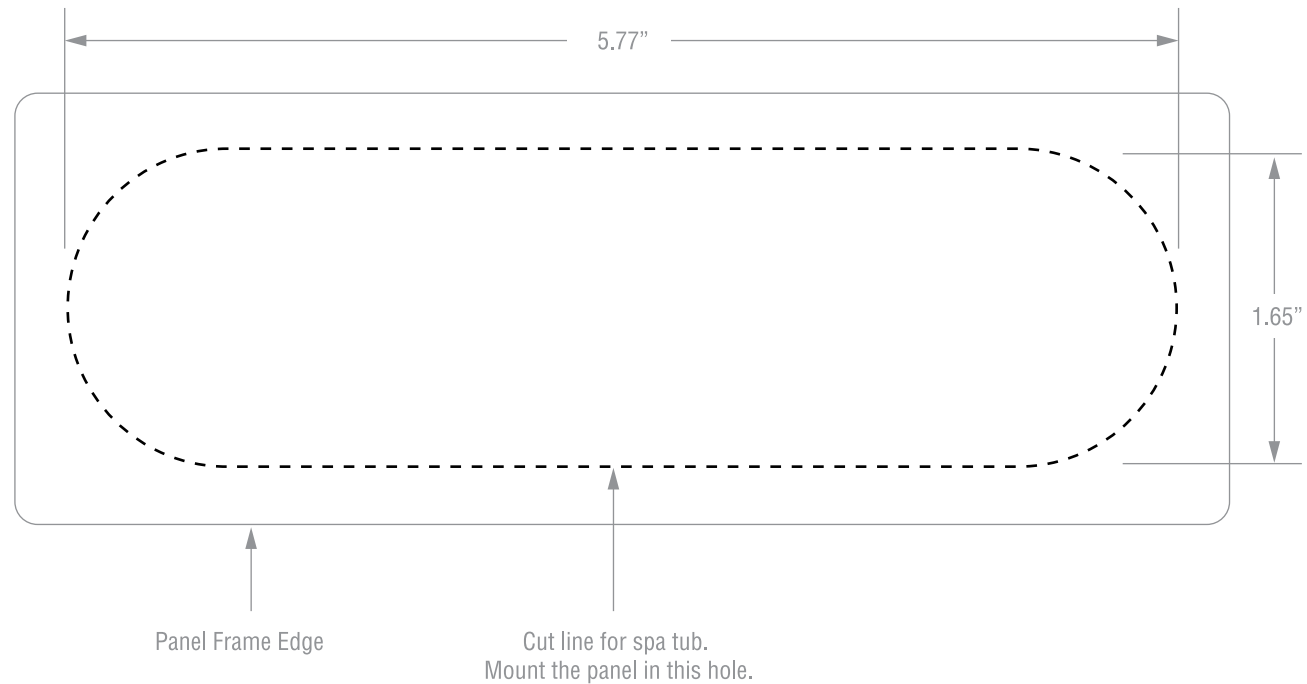

# Spa tub cutout template

Topside Panel TP500

**PRODUCT DRAWINGS**  
**© 2019 BALBOA WATER GROUP**

**CONFIDENTIAL**

**BALBOA WATER GROUP**  
**COPY RIGHTED**

**NOT TO BE COPIED WITHOUT**  
**WRITTEN PERMISSION**